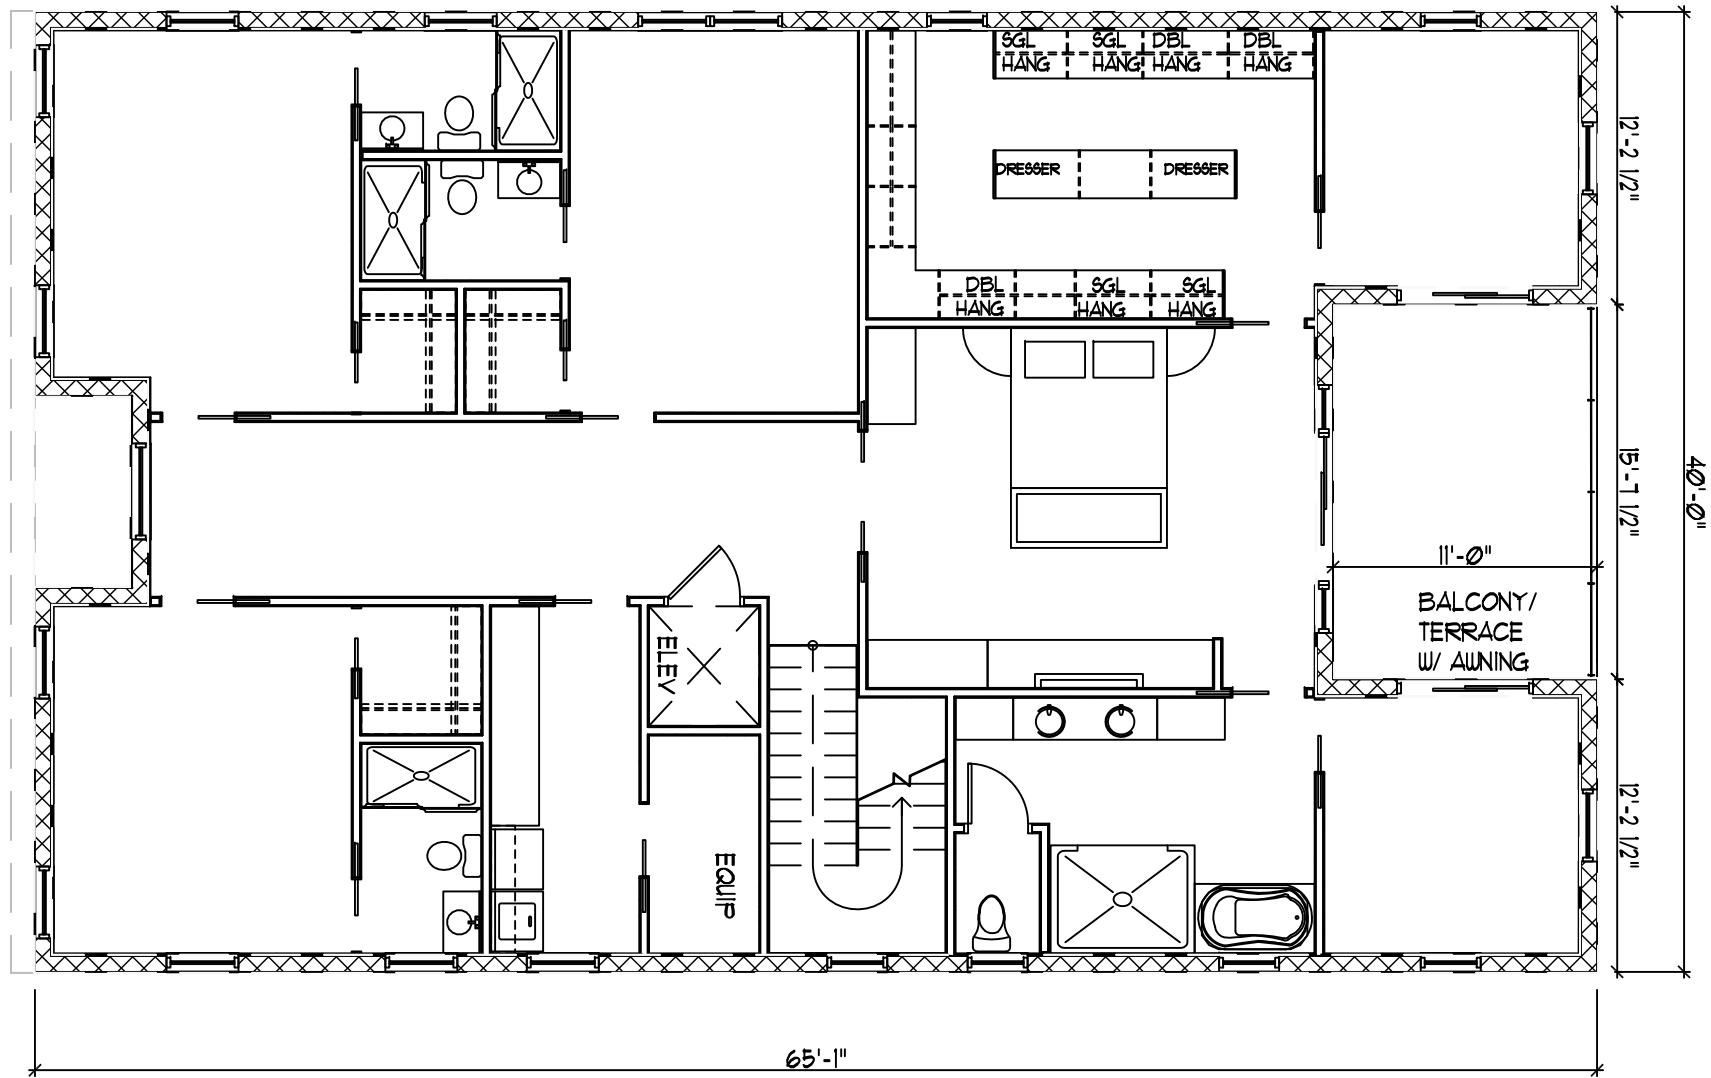

© COPYRIGHT - STYER & ASSOCIATES, INC.

the styergroup
architecture | design | construction
412 DeKalb Street Norristown, Pennsylvania 19401
610.275.4800. fax 610.275.9650 www.styergroup.com

ISSUANCES		
NO.	DATE	DESCRIPTION

PROJECT: 3122 EAGLE AVE		PROJECT NO: 1705	DRAWING NO: NP20-2b
DRAWING NAME: PROPOSED PLAN - 2ND FLOOR			
DATE: 11/22/17	ISSUE: 1	SCALE: 1/8"=1'-0"