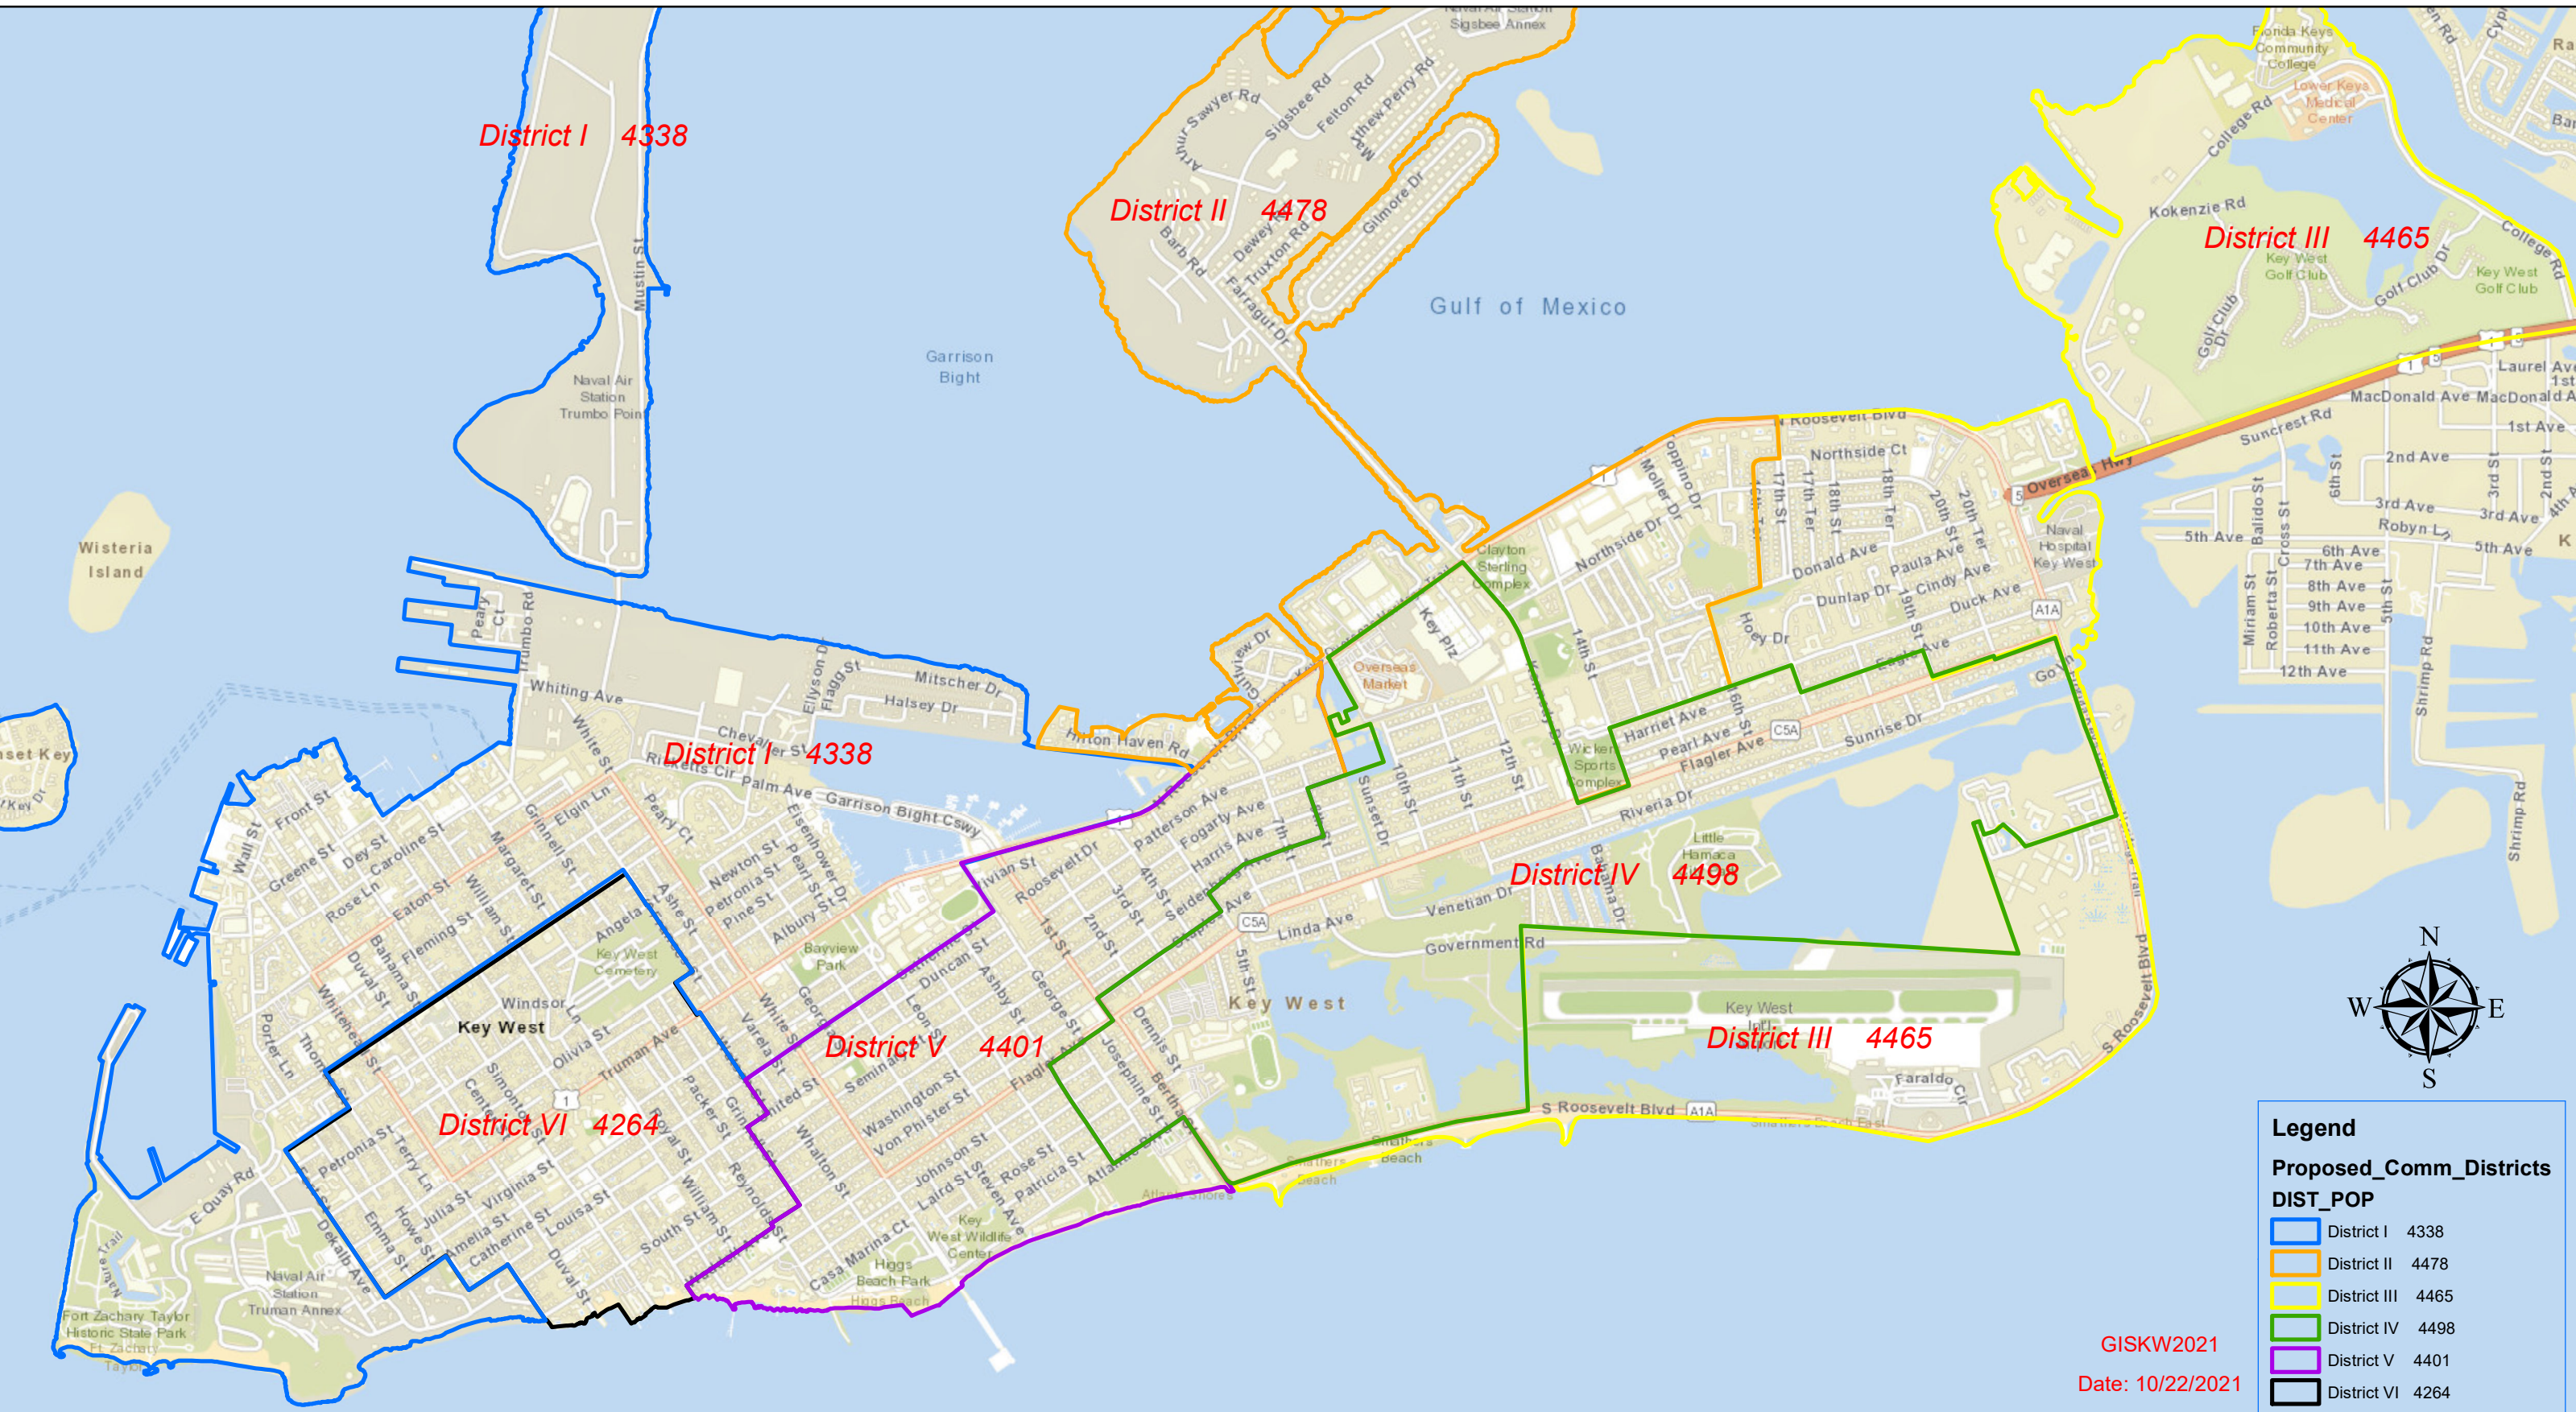

# 2021 PROPOSED CITY OF KEY WEST SINGLE MEMBER COMMISSION DISTRICTS

GISKW2021  
Date: 10/22/2021

Sources: Esri, HERE, Garmin, USGS, Intermap, INCREMENT P, NRCan, Esri Japan, METI, Esri China (Hong Kong), Esri Korea, Esri (Thailand), NGCC, (c) OpenStreetMap contributors, and the GIS User Community