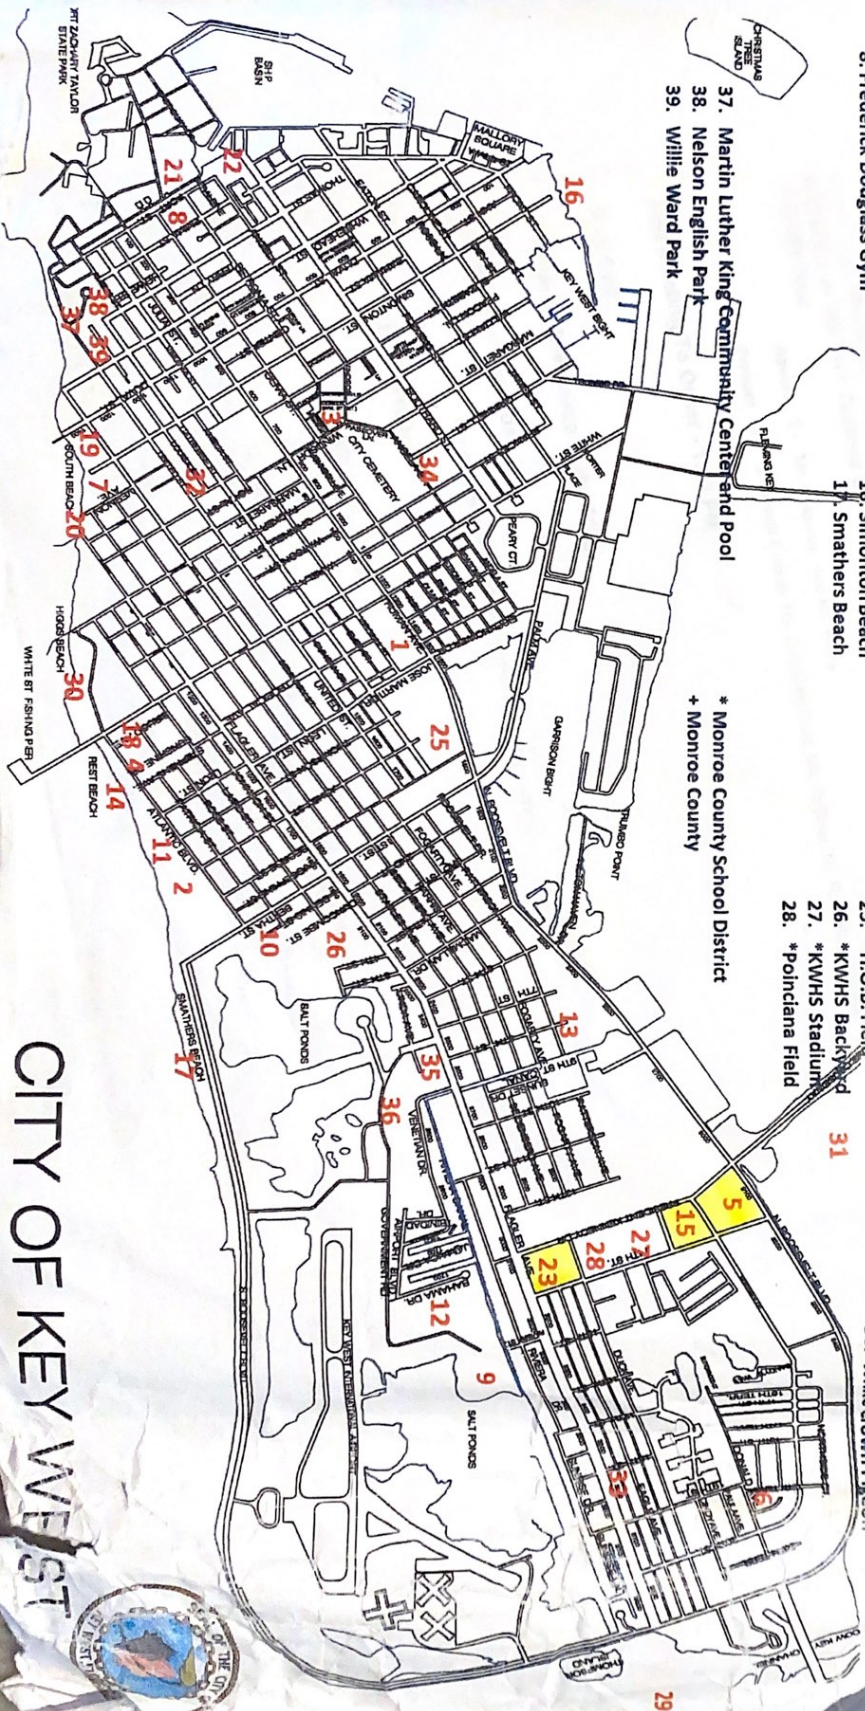

- 9. Hawk Missile Site
- 10. Hockey Rink
- 11. Kito Nature Preserve
- 12. Little Hamaca
- 13. Patterson Pocket Park
- 14. Rest Beach
- 15. Rosa Hernandez Softball
- 16. Simonton Beach
- 17. Smathers Beach

- 18. McCoy Indigenous Park
- 19. South Beach
- 20. Spottswood Park
- 21. Truman Annex Field
- 22. Truman Annex Park
- 23. Wickers Sports Complex
- 24. *Gerald Adams Field (Stock Island)
- 25. *H.O.B. Field
- 26. *KWHs Backyard
- 27. *KWHs Stadium
- 28. *Poindiana Field

- 29. +Bennett Park (Stock Island)
- 30. +Higgs Beach (incl. Astro City)
- 31. Sigbee Park, Housley (U.S. Navy)
- 32. Gato Village Park
- 33. Alvin Frazier Pocket Park
- 34. Grinnell Street Pocket Park
- 35. Pocket Park 2400 Flagler Ave
- 36. White Crown Pigeon

- 37. Martin Luther King Community Center and Pool
- 38. Nelson English Park
- 39. Willie Ward Park

* Monroe County School District
+ Monroe County

CITY OF KEY WEST