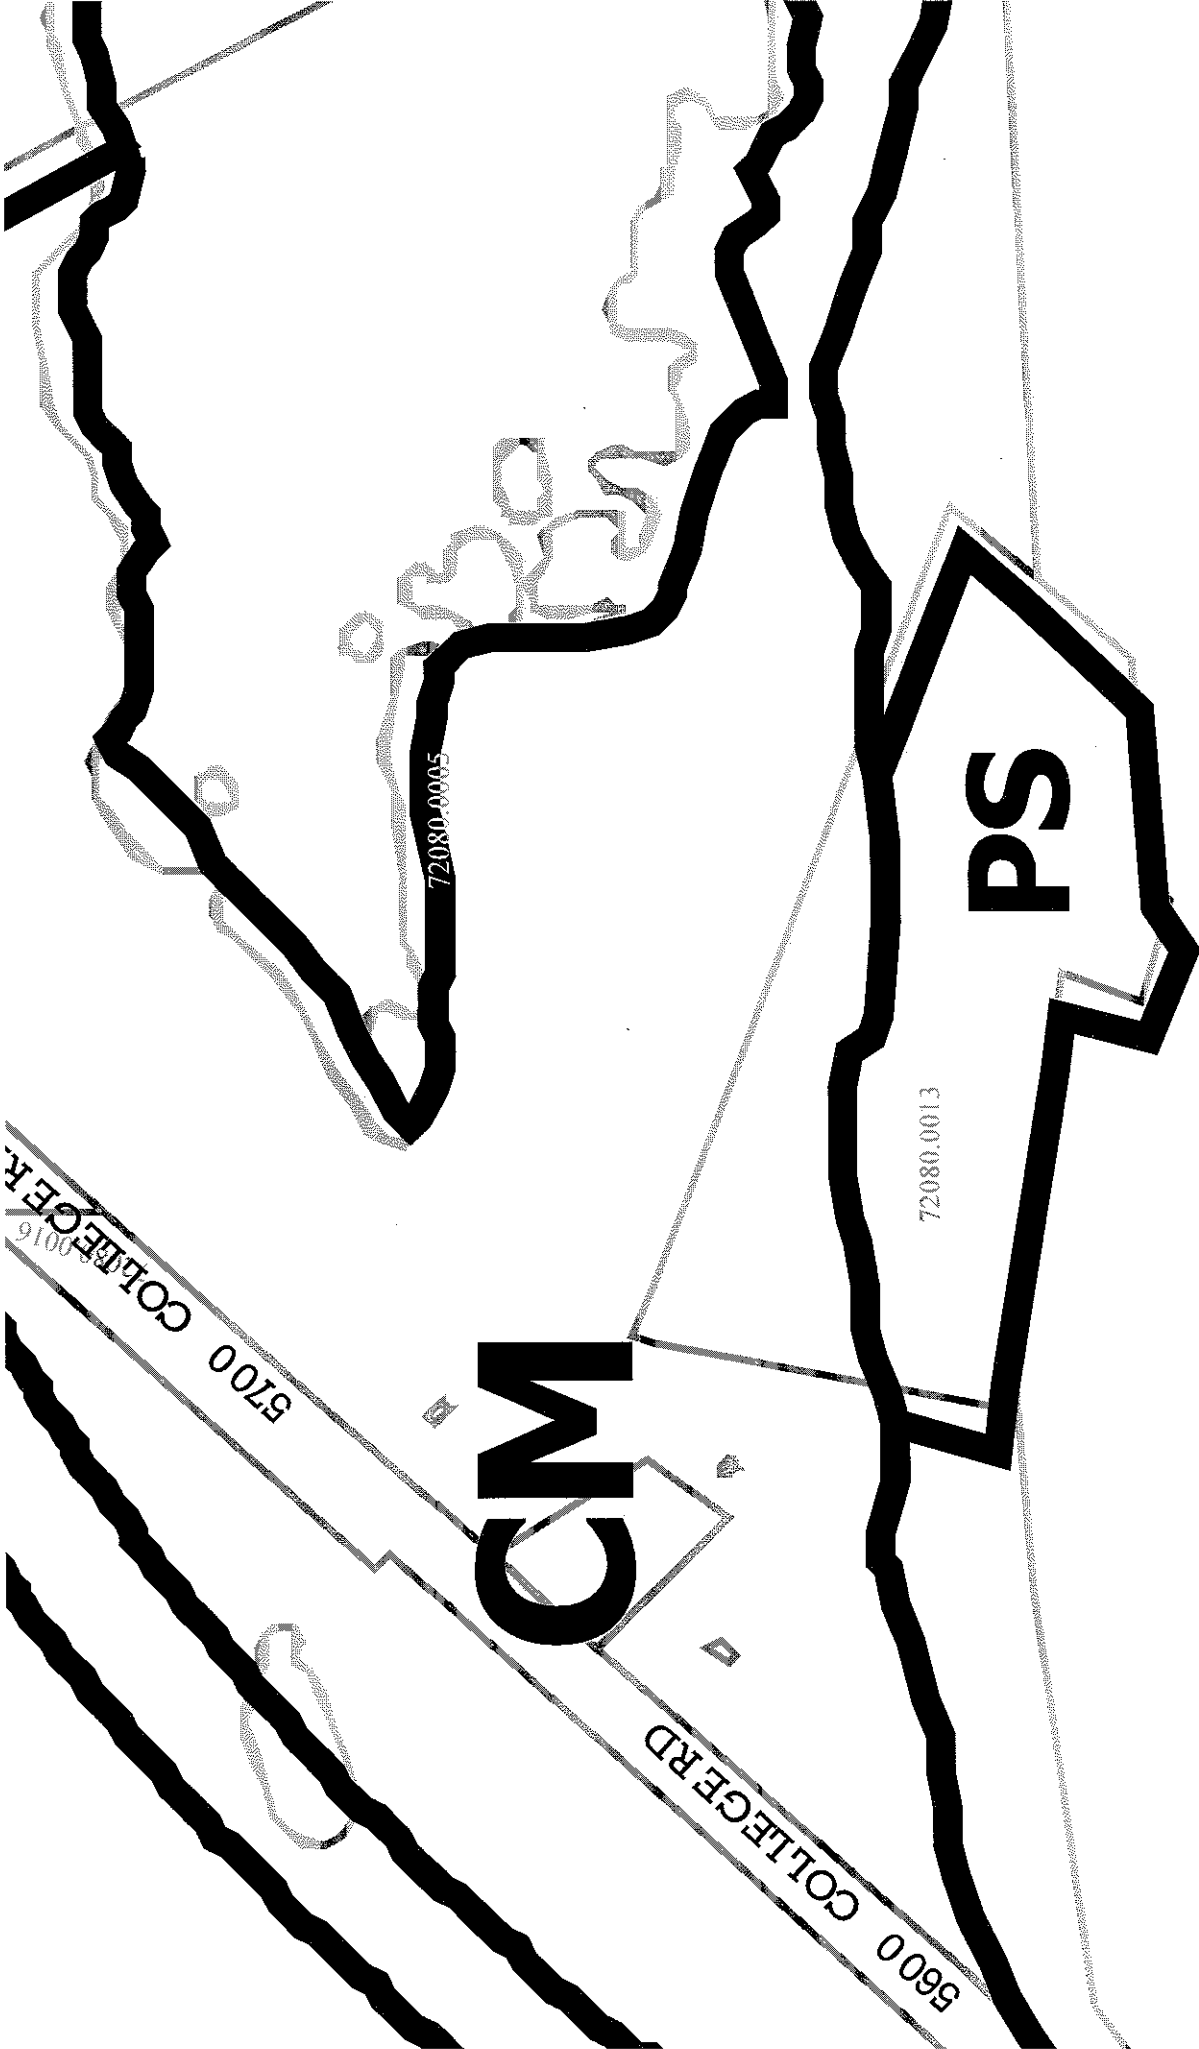

Zoning Map of the City of Key West
 Plate 8 of 8.
 Not official version. Please contact the Planning Department or
 City Clerk for the official version.

72080.0005

72080.0013

5700 COLLEGE RD
59016

5600 COLLEGE RD