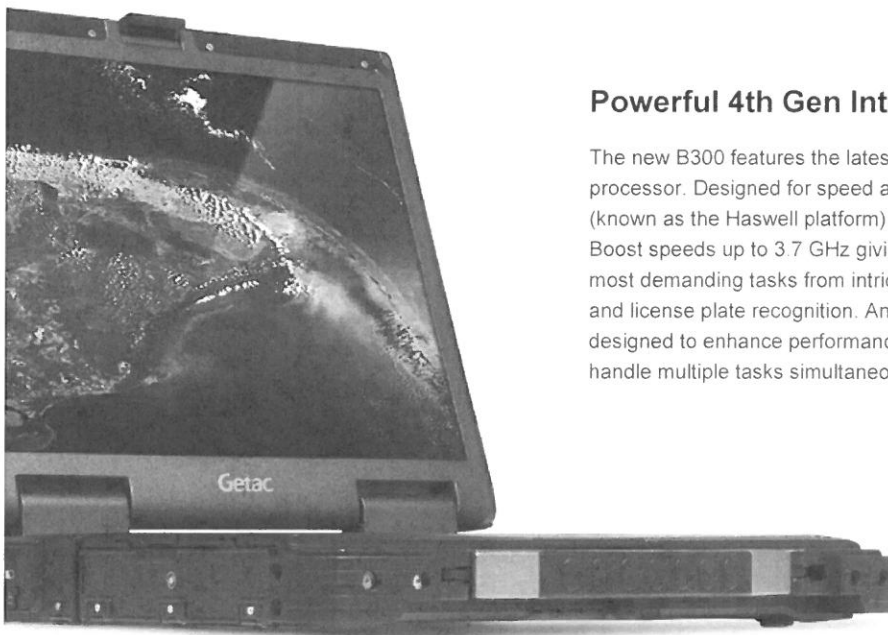

RX10H is Designed for Healthcare Environments

North America

Search Getac

[WHY GETAC](#)
[NOTEBOOKS](#)
[TABLETS](#)
[HANDHELDS](#)
[VERETOS](#)
[SUPPORT](#)
[PARTNERS](#)
[FEDERAL](#)
[CONTACT](#)

GETAC B300

[FEATURES](#)
[ACCESSORIES](#)
[TECH SPECS](#)
[GET A QUOTE](#)

ALL-PURPOSE 13.3" RUGGED NOTEBOOK.

Our most popular model, the B300 ultra rugged notebook has been called "The Best Rugged Laptop on the Market".¹ With state-of-the-art processors, incredible battery life, 4G LTE wireless and one of the brightest displays in the industry, the 5th generation B300 is the go-to ruggedized notebook for users that work in some of the most extreme conditions on the planet.

[GET A QUOTE.](#)

Powerful 4th Gen Intel Core Processors.

The new B300 features the latest 4th gen Intel Core i5 or Intel Core i7 processor. Designed for speed and efficiency, the new processors (known as the Haswell platform) clock in at up to 3.0 GHz with Turbo Boost speeds up to 3.7 GHz giving the B300 the power needed for the most demanding tasks from intricate mapping to live video processing and license plate recognition. And, Hyper-Threading technology, designed to enhance performance by allowing each processor core to handle multiple tasks simultaneously, is included in every B300.