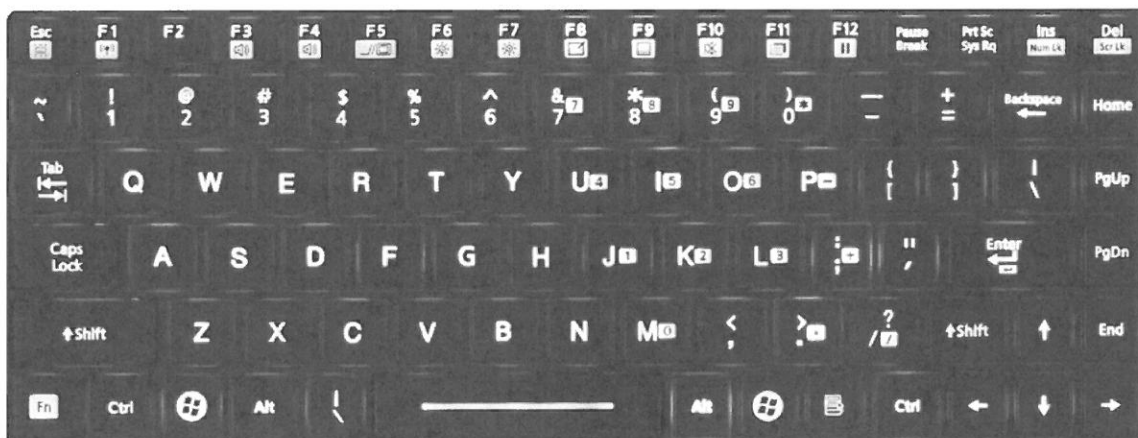

Backlit Keyboard.

Every B300 ultra rugged notebook comes standard with a red backlight allowing you to type in the dimmest conditions without silhouetting yourself. Additionally, the red glow reduces eye strain compared to other backlights reducing fatigue. The B300's island style independent keys provide an unmatched premium feel and increased durability.