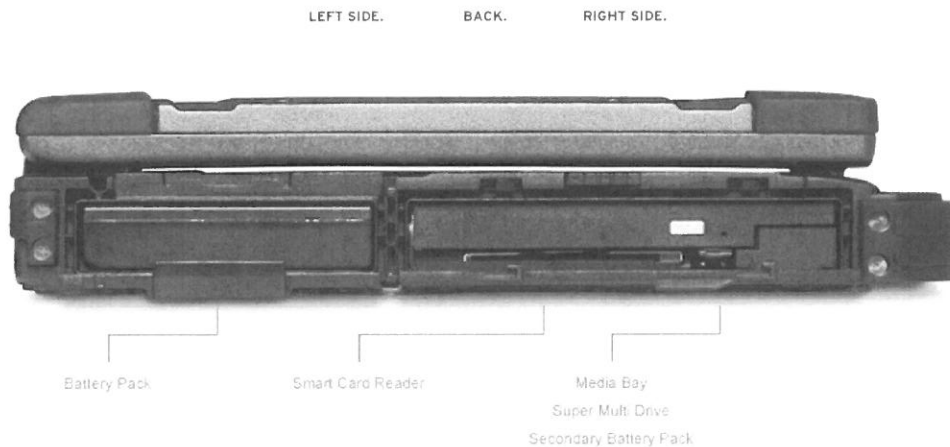

Easy Access to Protected Connections and Ports.

With two USB 3.0/eSATA combo ports, a separate third USB 3.0 port, two serial ports, an Ethernet port, a VGA port and an IEEE1394a port among others, the B300 ultra rugged notebook has plenty of ports to connect the peripherals that you use.