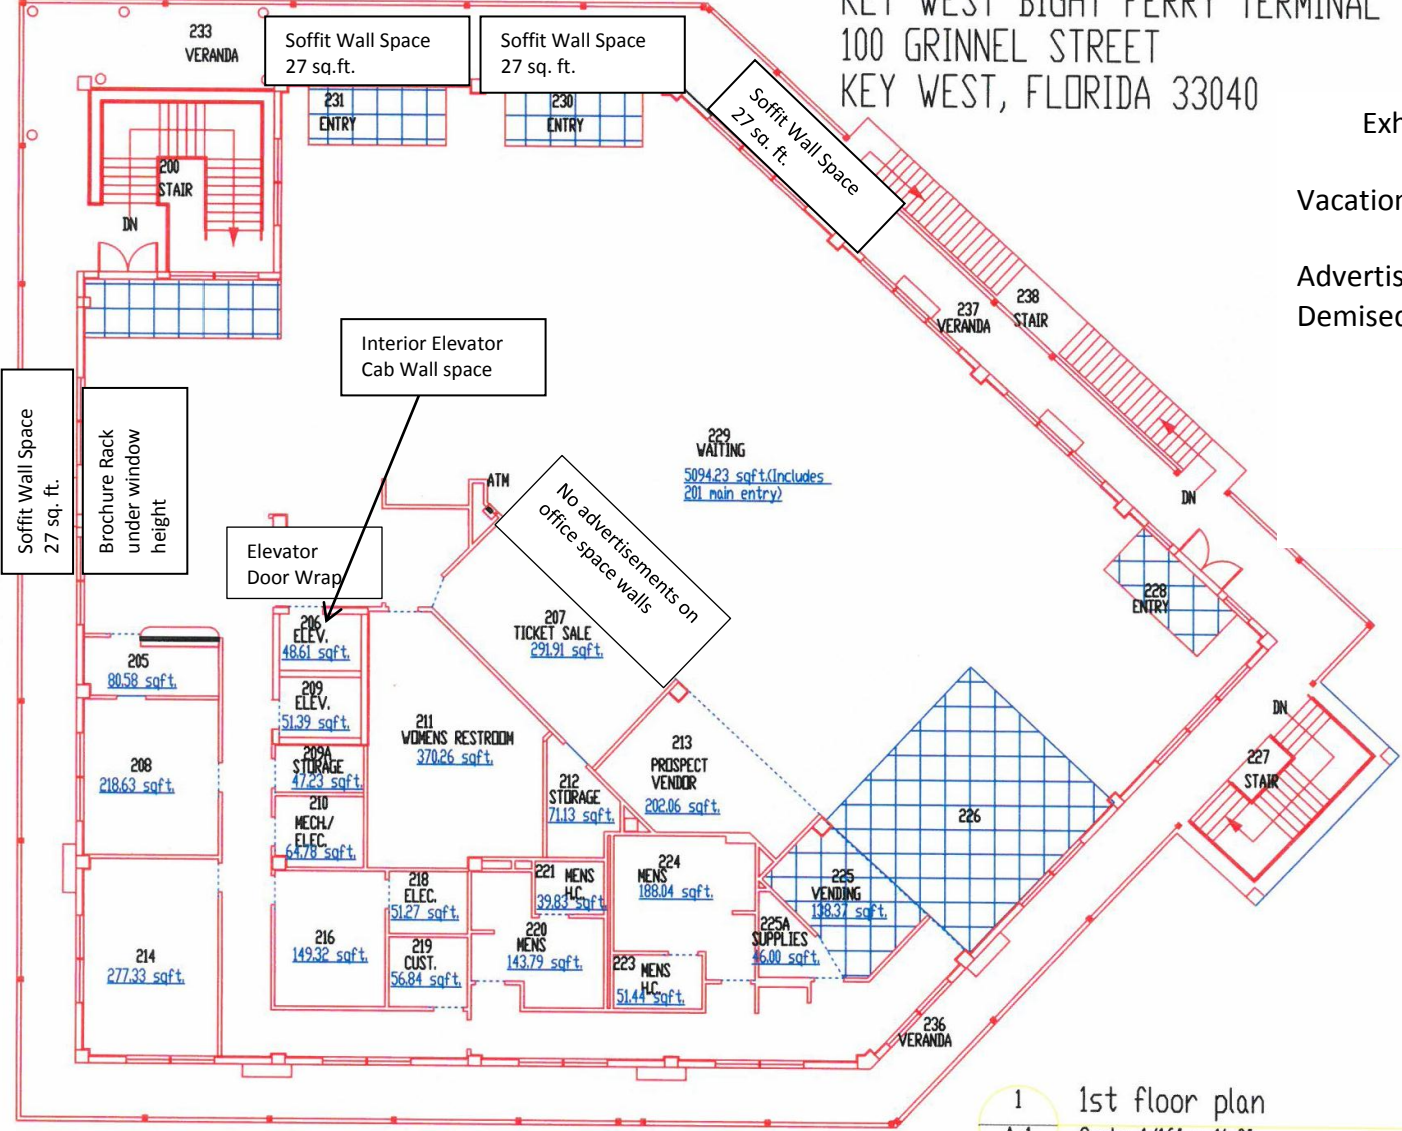

KEY WEST BIGHT FERRY TERMINAL  
 100 GRINNEL STREET  
 KEY WEST, FLORIDA 33040

Exhibit "A"

Vacation Key West

Advertising Space  
 Demised Premises

1 1st floor plan  
 A-1 Scale: 1/16" = 1'-0"