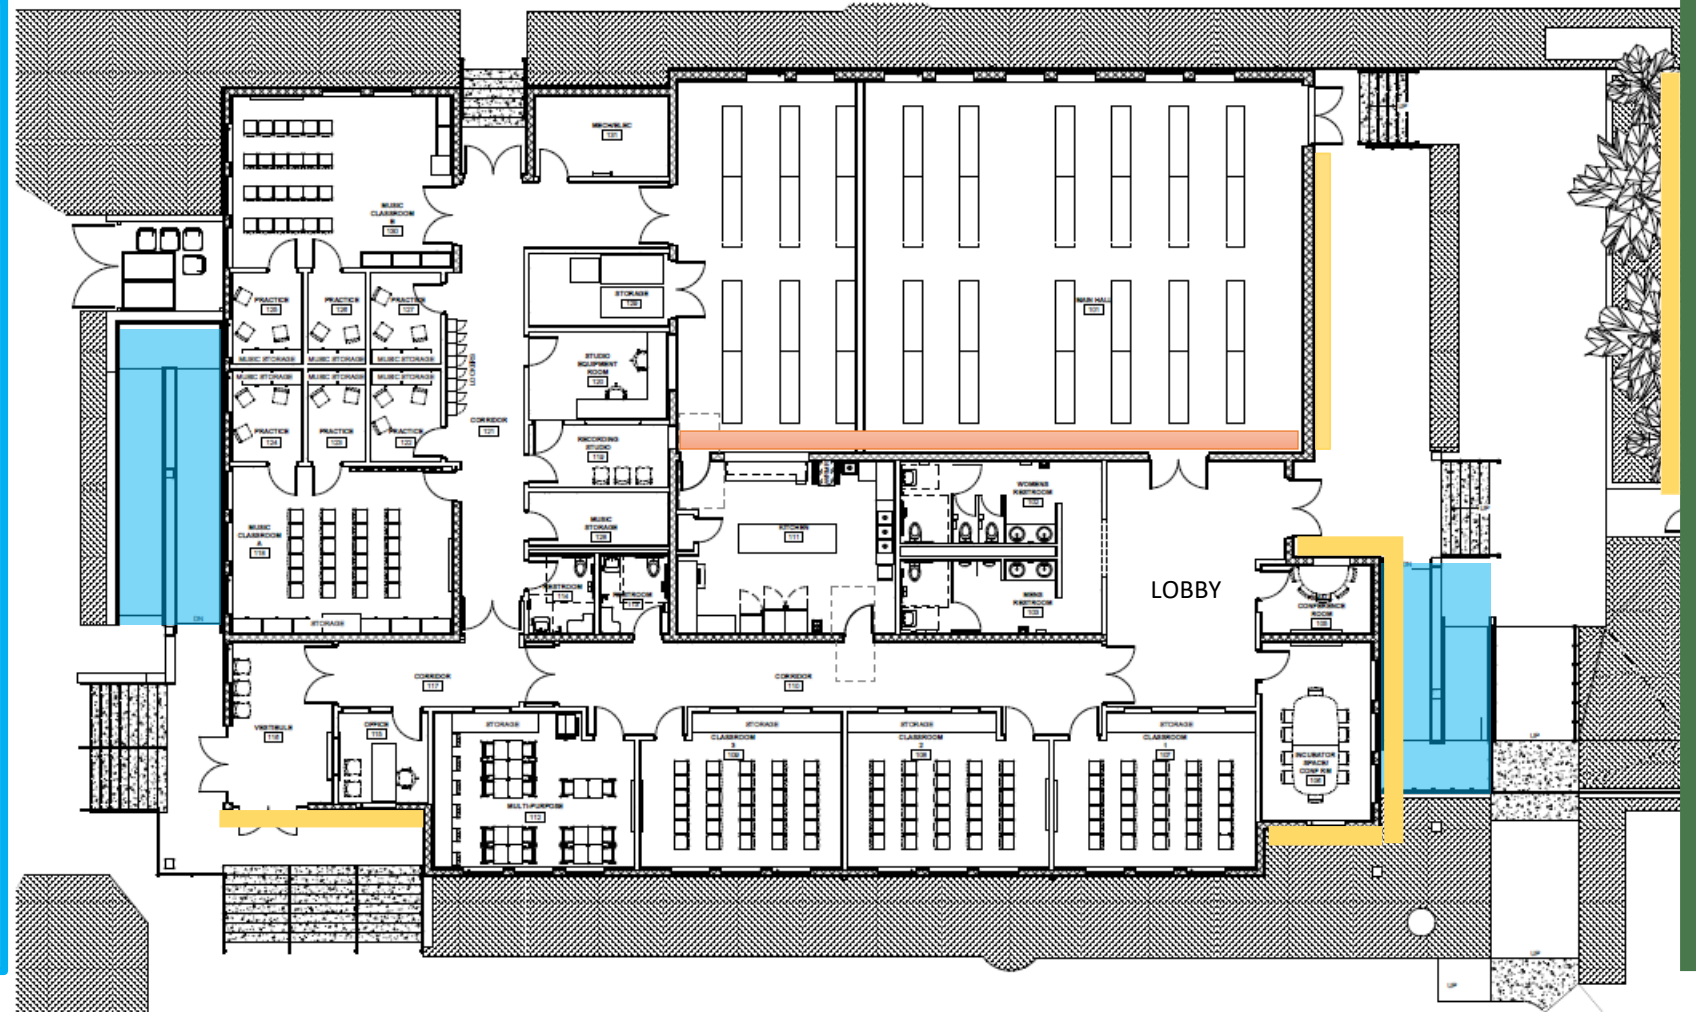

1 FIRST FLOOR FURNITURE PLAN  
SCALE: 3/16" = 1'-0"

# Fredrick Douglass Community Center- Designed Spaces

Project Program: 9,600 sf

- Tutoring Program
- BV Music Program
- Commercial Kitchen
- Main Hall Event Space
- Business Improvement