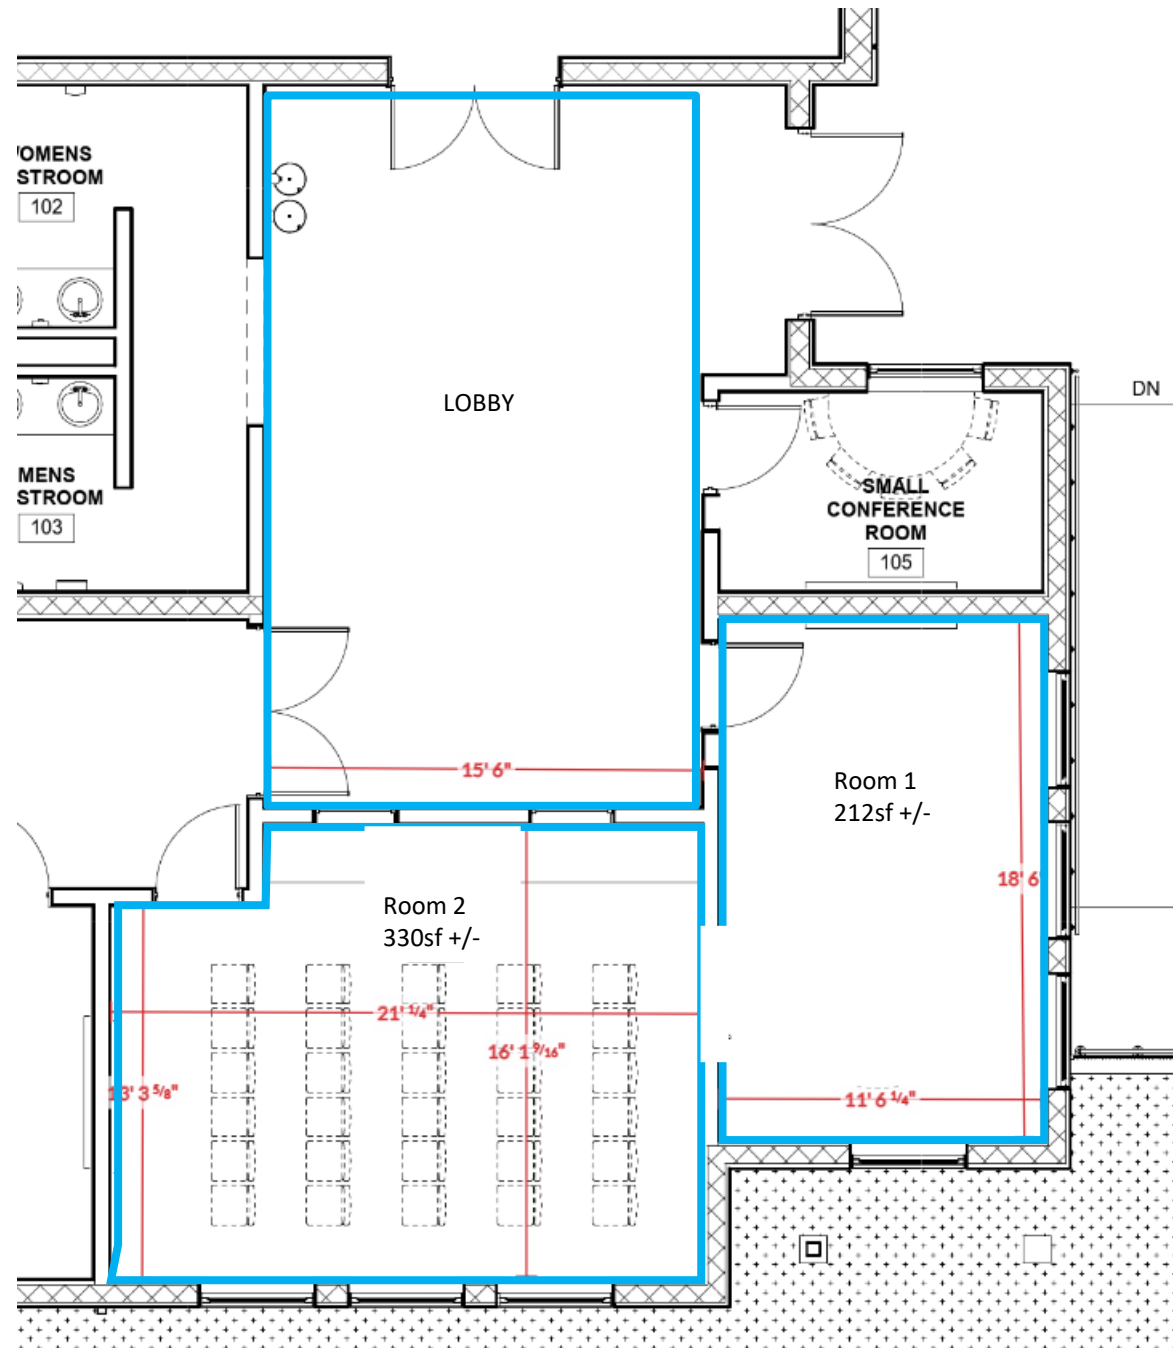

1 FIRST FLOOR FURNITURE PLAN  
SCALE: 3/16" = 1'-0"

# Fredrick Douglass Community Center- Room Dimensions