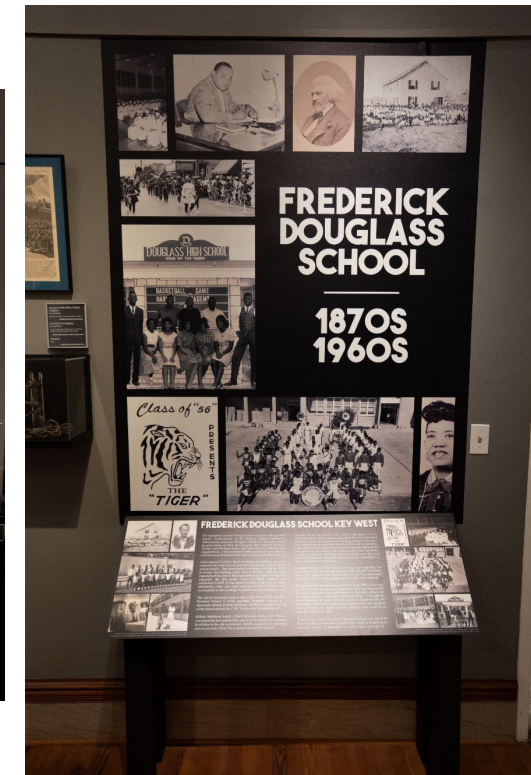

Black History Exhibition Key West Museum of Art & History