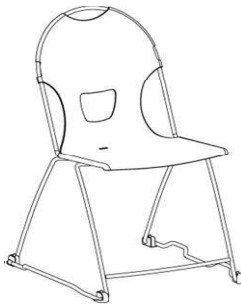

SwiftSet® Stacking Chair

ST185
(18.5" (47cm) high seat)

Generic Part #: CKQUOTE

Net Weight	Other Heights	List Price			
11 lb (5.0kg)	n/a	89.00			

Choose your own frame, seat, and back colors!

All up-charges are added to the price of the chair after the quantity discount is applied.

Plastic & Frame Colors

Frame Only Colors

* Available for TB133 & 94V-2 (Call for up-charge)

Padding Options

This chair line cannot be upholstered

Quick Ship Options

None

The SwiftSet® stacking chairs are shipped 6 to a box (shipping weight 75 lbs.) or 1 to a box (single box shipping weight 17 lbs.)

SwiftSet® HD™ Stacking Chair

SH1875
(18.75" (48cm) high seat)

Generic Part #: HDQUOTE

Net Weight	Other Heights	List Price			
16.5 lb (7.5kg)	n/a	123.00			

Choose your own seat color!

Frame Options

Ganging integrated in the frame (no extra cost or weight)