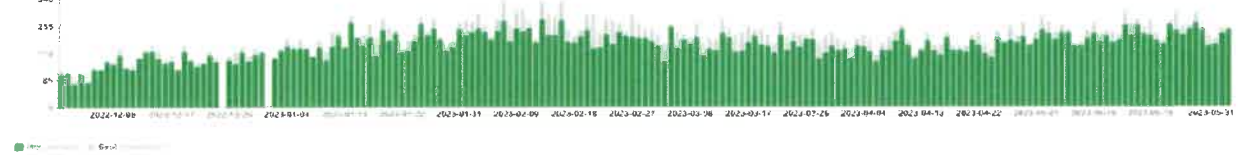

Key West Rides- On Demand Transit

Service Operation (Periodic)

Start Date: 2022-11-30

End Date: 2023-05-31

Group by: Days

Total Ride Requests

40,499

Met Demand

35,299

Met Demand Ratio

87.2%

Completed Rides

21,868

Completed Rides Ratio

54%

Completed Improving Rides

1.7%

Completed On Demand Rides *

98.3%

Active Rides

1,374

Active Rides

6,114.6

Active Rides

3.6

Legend: ■ Met Demand ■ Not Met Demand

Met Demand

Y-axis: Rating