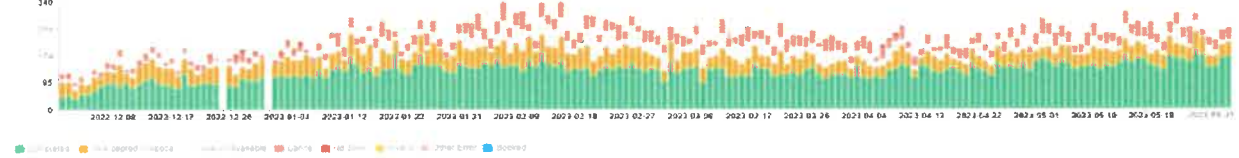

Detailed Ride Requests Status

Y-axis: Passengers