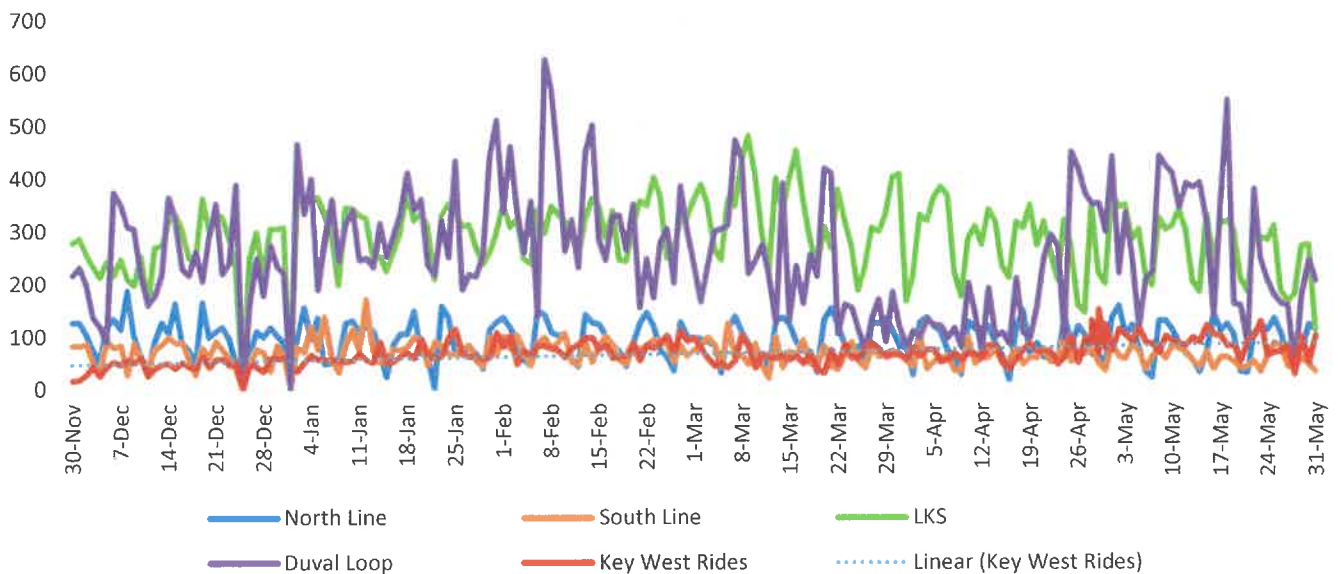

Monthly Transit Department Report

To: Albert Childress, City Manager

Date: June 8, 2023

From: Rod Delostrinos, Director of Transportation

Subject: May 2023- Transit Department Report

- Total Ridership Past 30 Days: **23,686**
- “Workforce Express” starts on June 5, 2023. (See schedule below)
- North Line and South Line will be discontinued on June 5, 2023.
- Number of customers who have installed Key West Rides: 5,329
- Completed **21,868** on Key West Rides- On Demand Transit since launch November 30, 2022.

Ridership Since Key West Rides Start (November 30, 2022)

Lower Keys Shuttle is the highest performing route followed by the Duval Loop.

Key West Rides- On Demand Transit

Service Operation (Periodic)

Start Date: 2022-11-30

End Date: 2023-05-31

Group by: Days

Total Ride Requests

40,499

Met Demand

35,299

Met Demand Ratio

87.2%

Number of ride requests completed in time with a rating per period

Y-axis: Rating

Detailed Ride Requests Status

Breakdown of all ride requests (passengers) by status

Y-axis: Passengers

New Bus Route Effective June 5, 2023