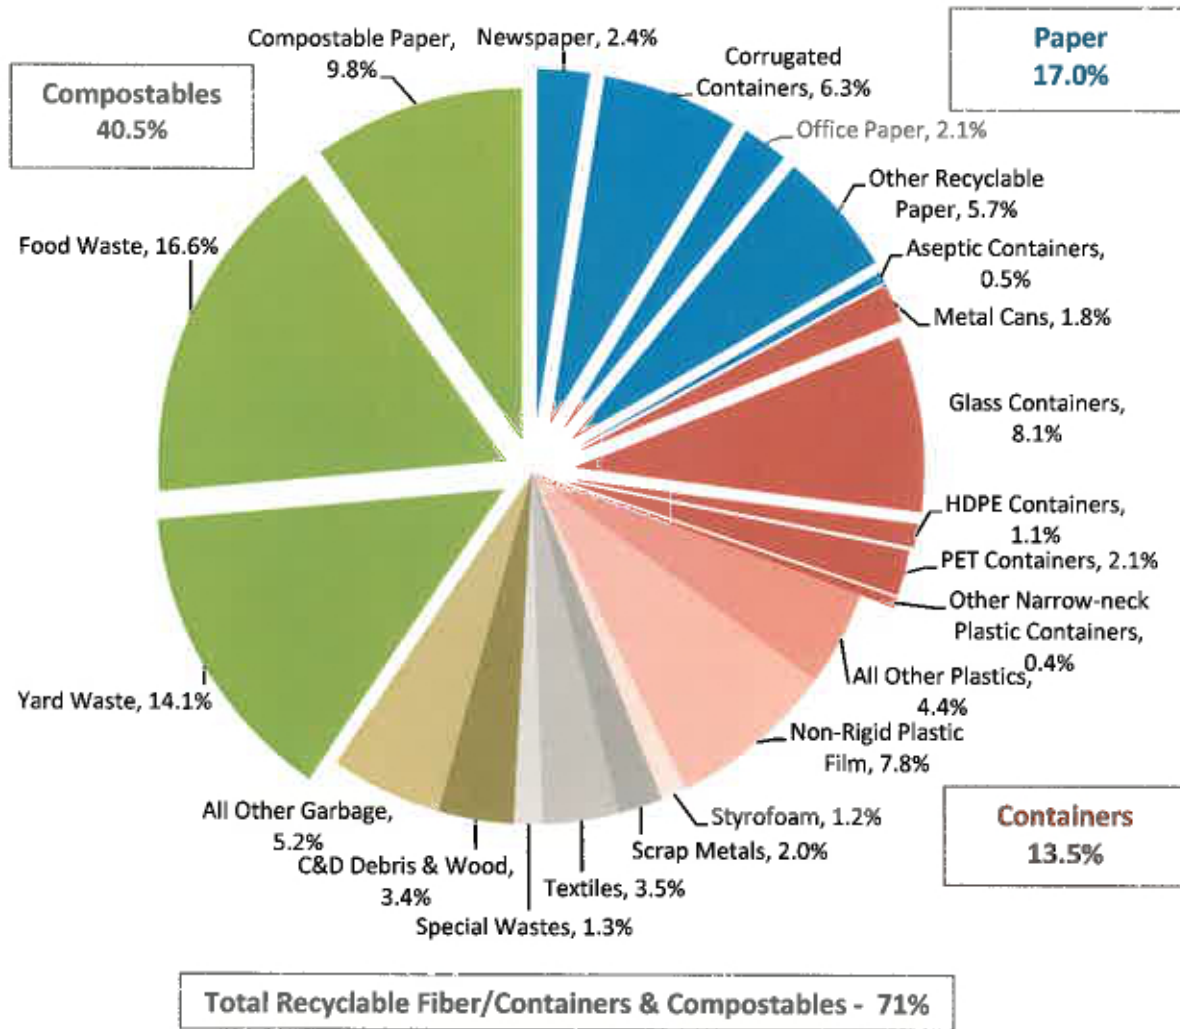

71% of Key West solid waste is recyclable. Key West's current recycling rate is under 10% on average