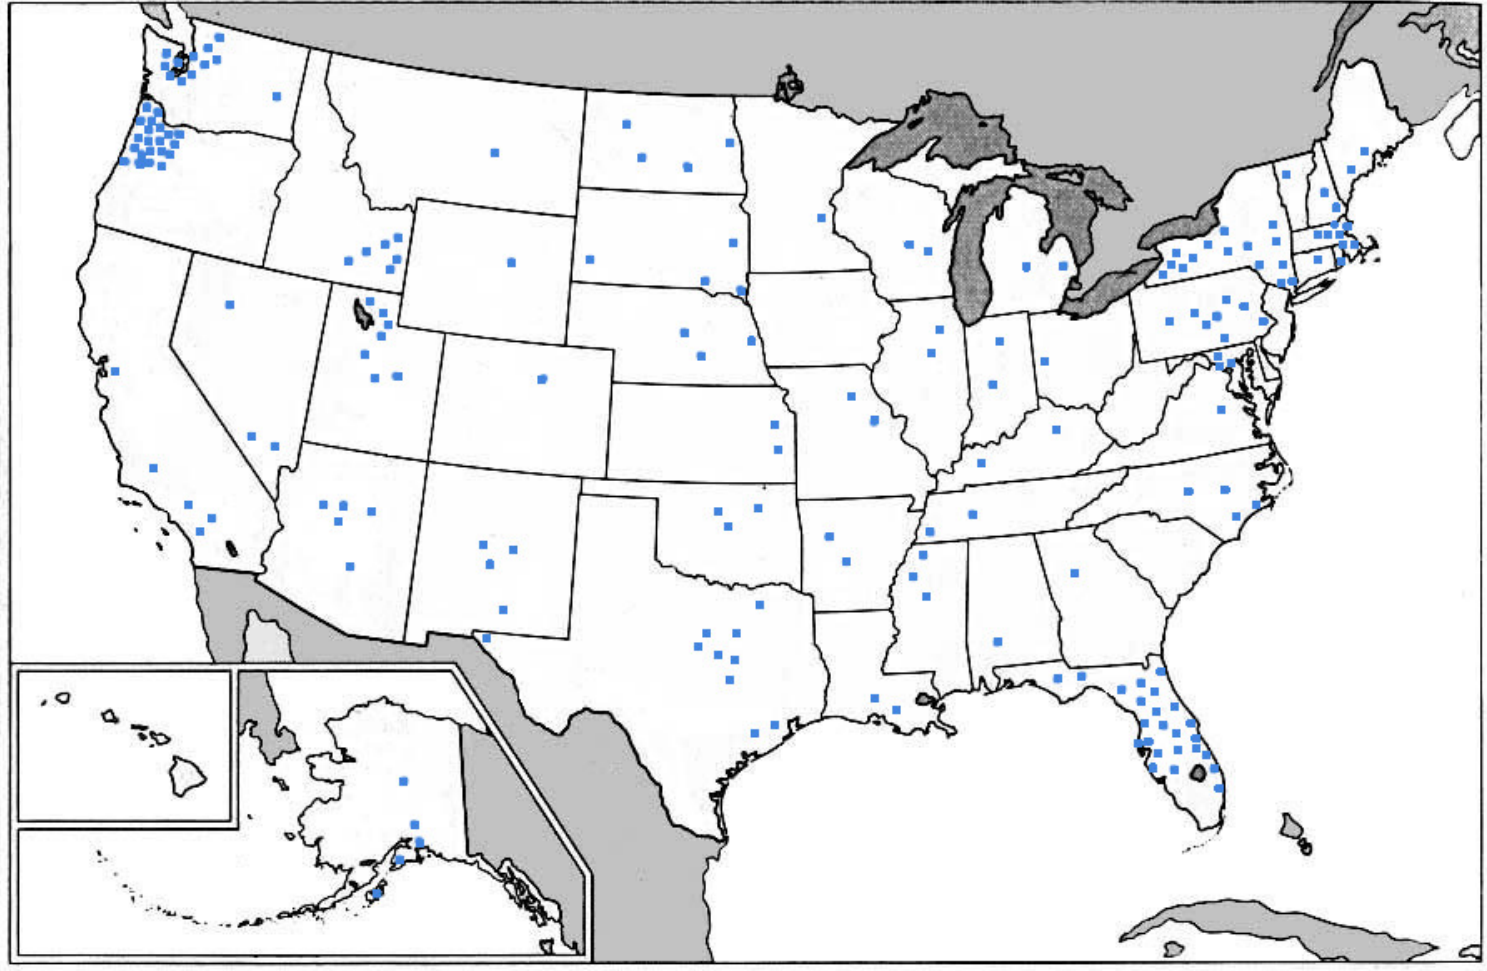

**OVER 200 US CITIES HAVE SWITCHED TO THIS PROGRAM IN THE
LAST SEVERAL YEARS**

24 OF THEM IN FLORIDA