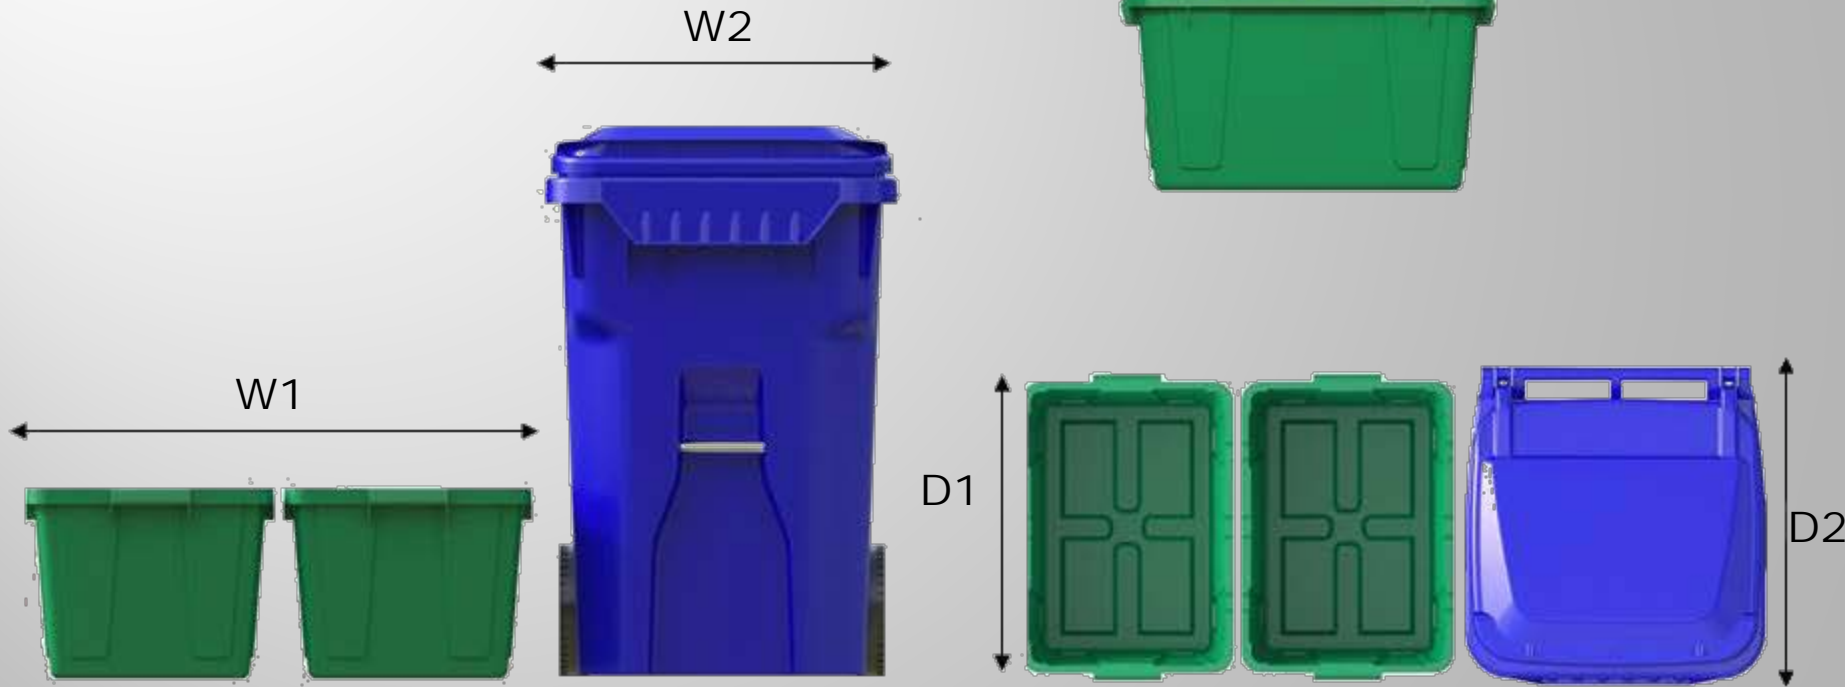

PURPLE - WEDNESDAY

GREEN - THURSDAY
YELLOW - FRIDAY

FIND YOUR COLOR, KNOW YOUR DAY!

W1 = 35.20"
W2 = 26.70"
D1 = 37.76"
D2 = 28.11"

***YOUR NEW BLUE CART TAKES UP ALMOST
THE SAME FLOOR SPACE AS YOUR OLD
RECYCLE BINS***