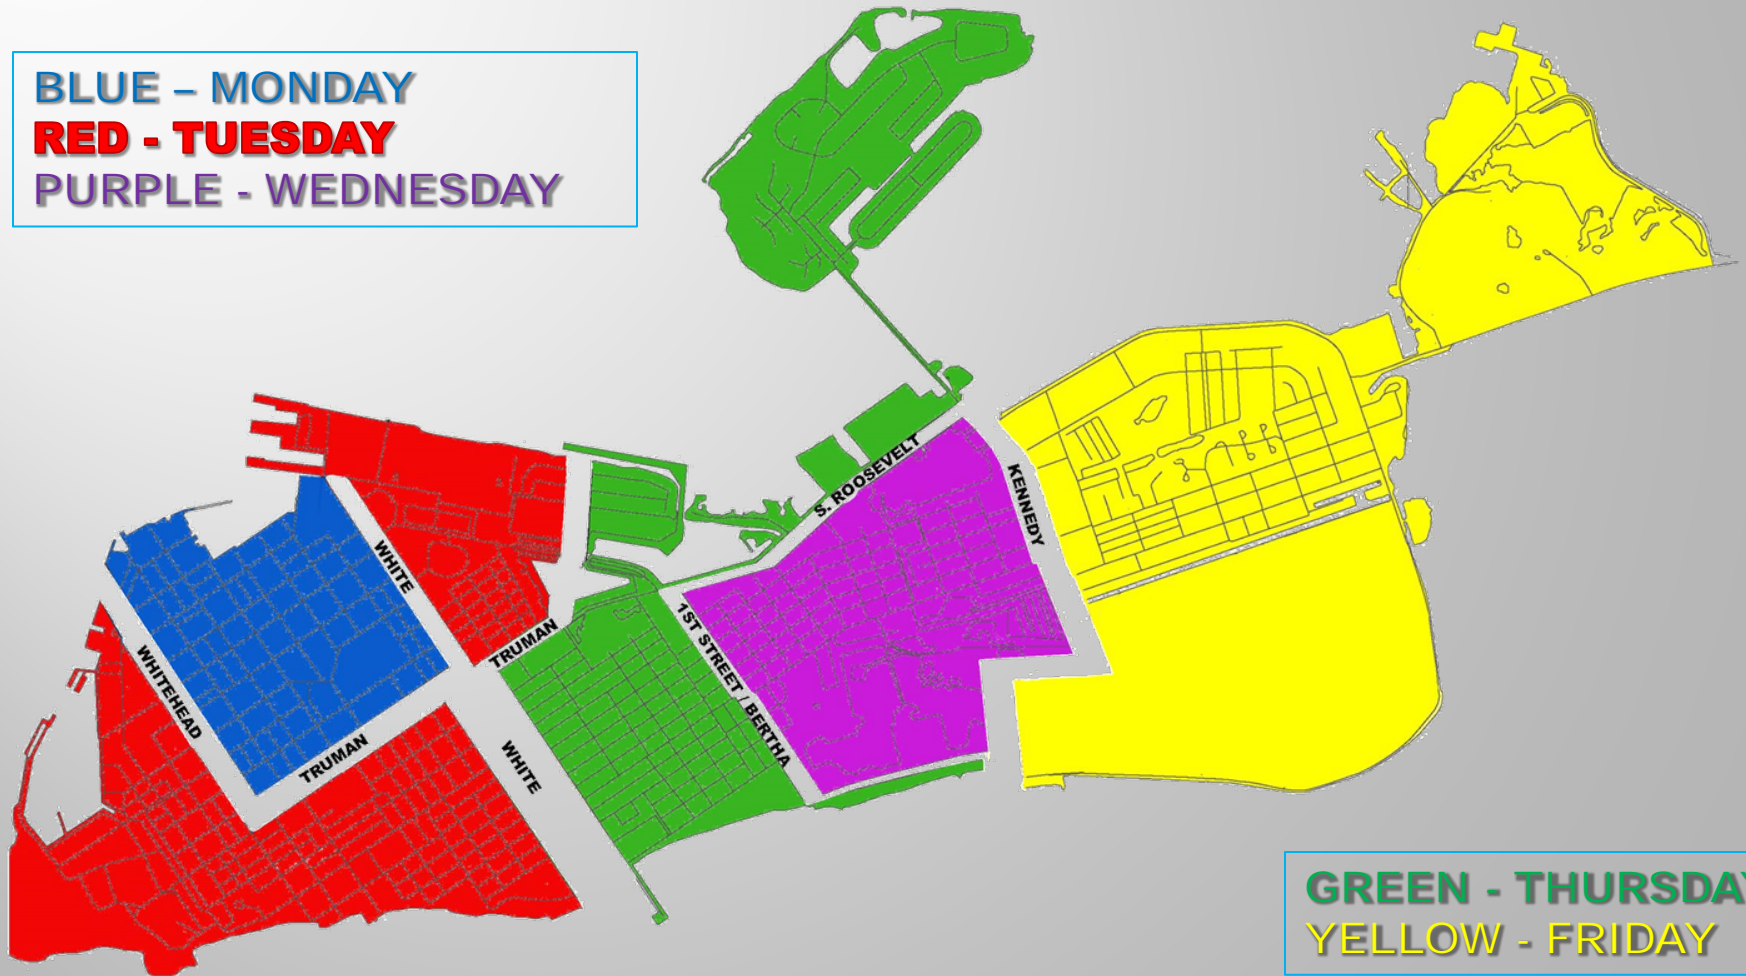

*WHAT THE 1 – 1 – 1
PROGRAM MEANS FOR YOU*

***1 CART FOR
RECYCLING***

***1 CART FOR
TRASH***

***YOU PROVIDE
CONTAINERS FOR
YARD WASTE***

*ALL
COLLECTED
ON ONE
DAY!*

5 DISTRICTS, 5 DAYS

BLUE - MONDAY

RED - TUESDAY

PURPLE - WEDNESDAY

GREEN - THURSDAY
YELLOW - FRIDAY

FIND YOUR COLOR, KNOW YOUR DAY!

W1 = 35.20"
W2 = 26.70"
D1 = 37.76"
D2 = 28.11"

***YOUR NEW BLUE CART TAKES UP ALMOST
THE SAME FLOOR SPACE AS YOUR OLD
RECYCLE BINS***