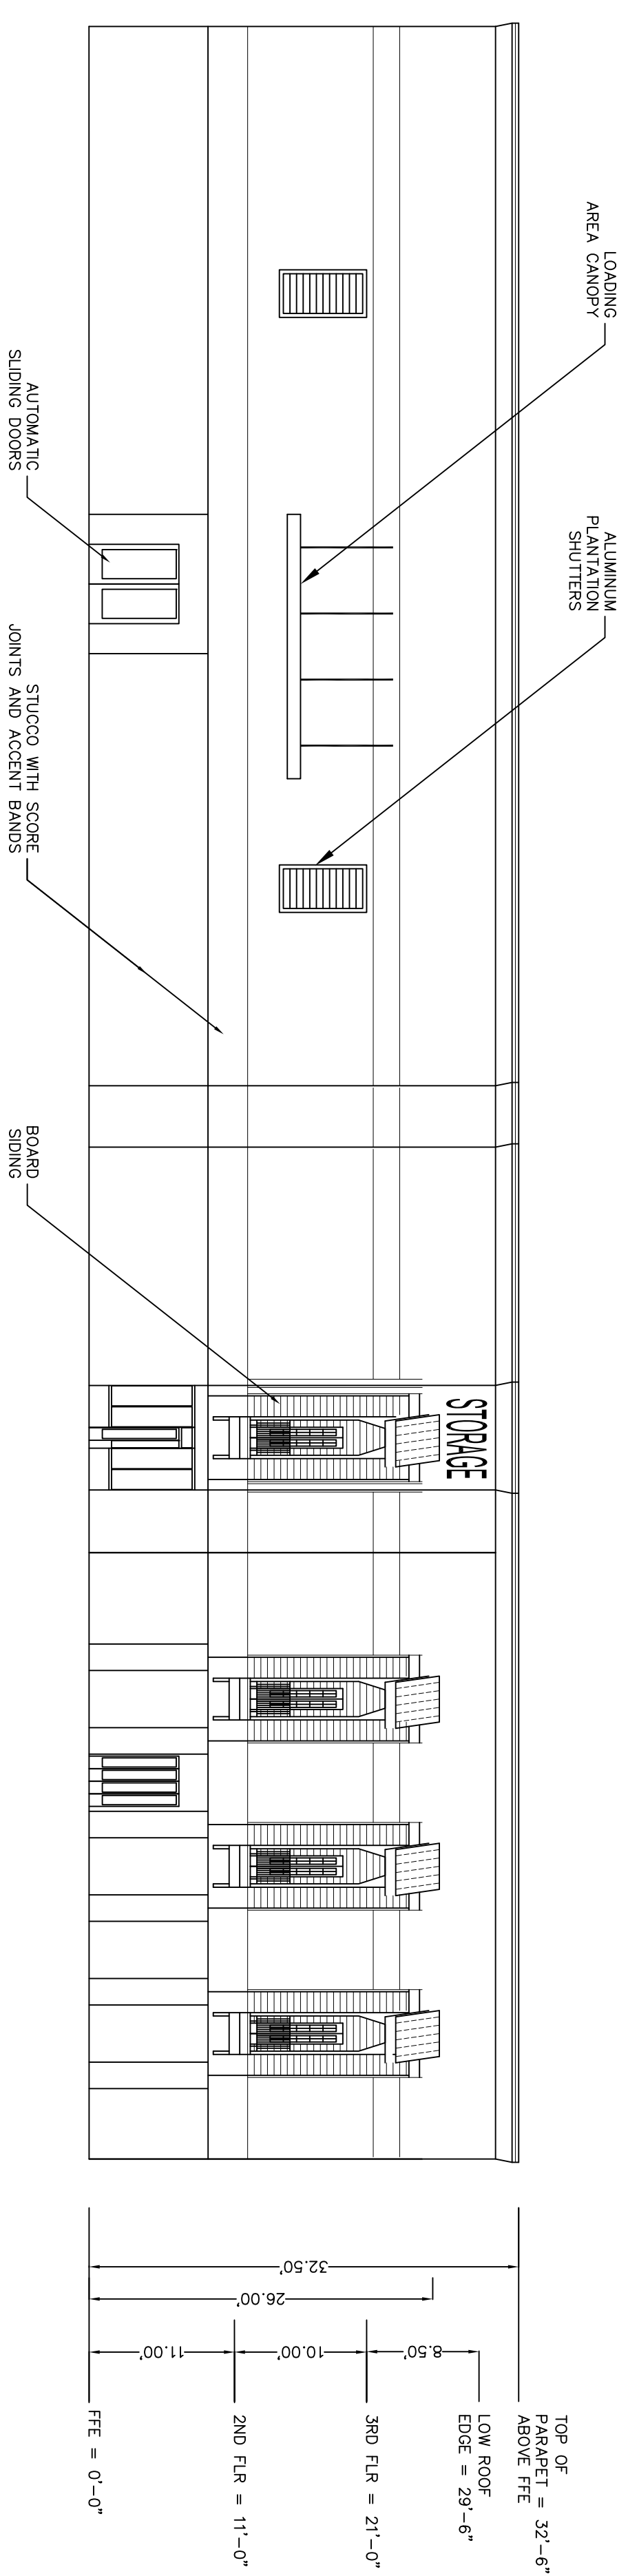

CONCEPTUAL RENDERING
(SUBJECT TO FINAL DESIGN)

EAST ELEVATION
FACING 1970 N. ROOSEVELT BLVD.
SCALE 1 INCH = 10 FEET
TYPICAL OF WEST ELEVATION

NORTH ELEVATION
FRONTING N. ROOSEVELT BLVD.
SCALE 1 INCH = 10 FEET

SOUTH ELEVATION
FACING VIVIAN STREET
SCALE 1 INCH = 10 FEET