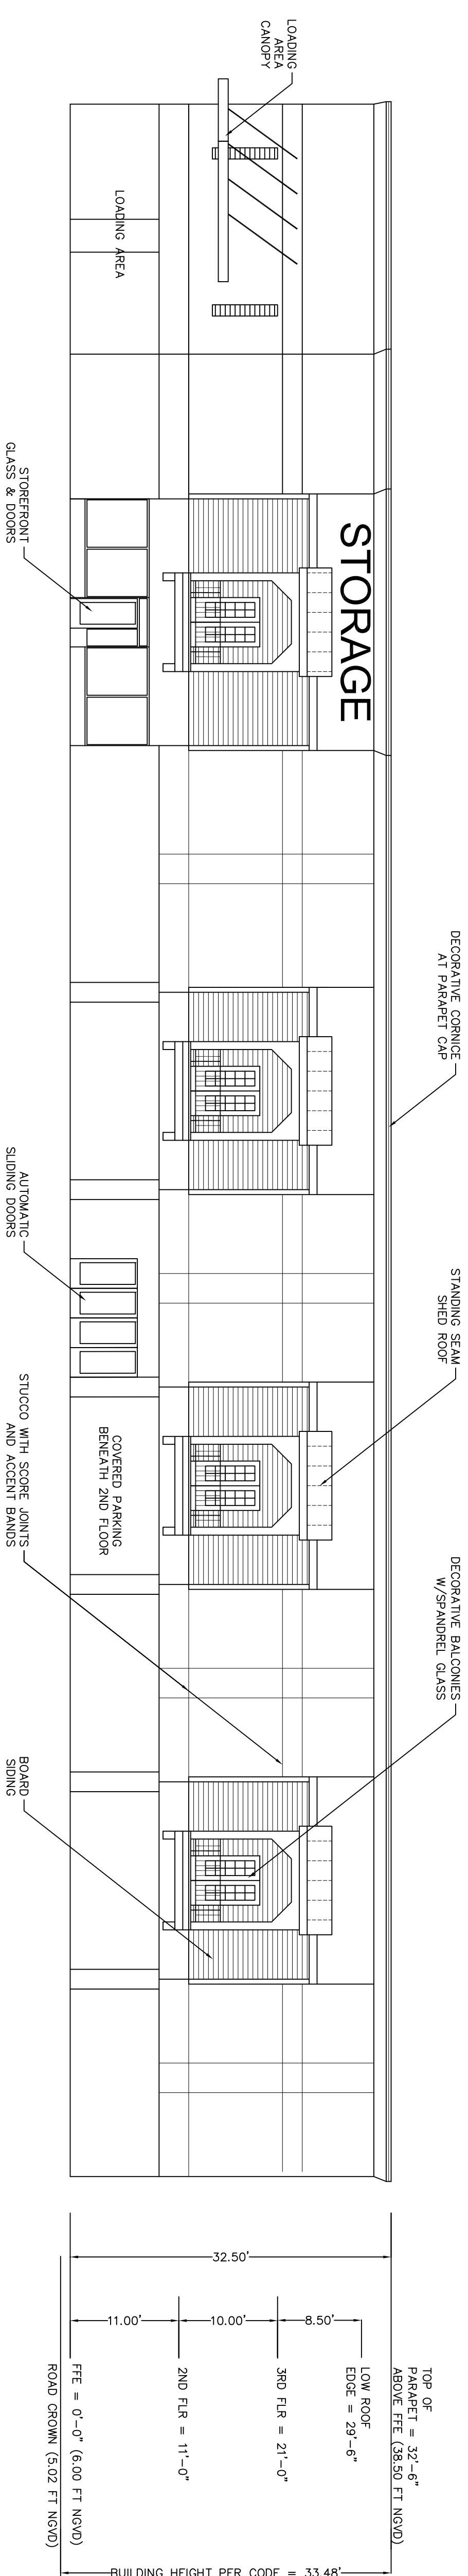

CONCEPTUAL RENDERING
(SUBJECT TO FINAL DESIGN)

EAST ELEVATION
FACING 1970 N. ROOSEVELT BLVD.
SCALE 1 INCH = 10 FEET
TYPICAL OF WEST ELEVATION

NORTH ELEVATION
FRONTING N. ROOSEVELT BLVD.
SCALE 1 INCH = 10 FEET

SOUTH ELEVATION
FACING VIVIAN STREET
SCALE 1 INCH = 10 FEET