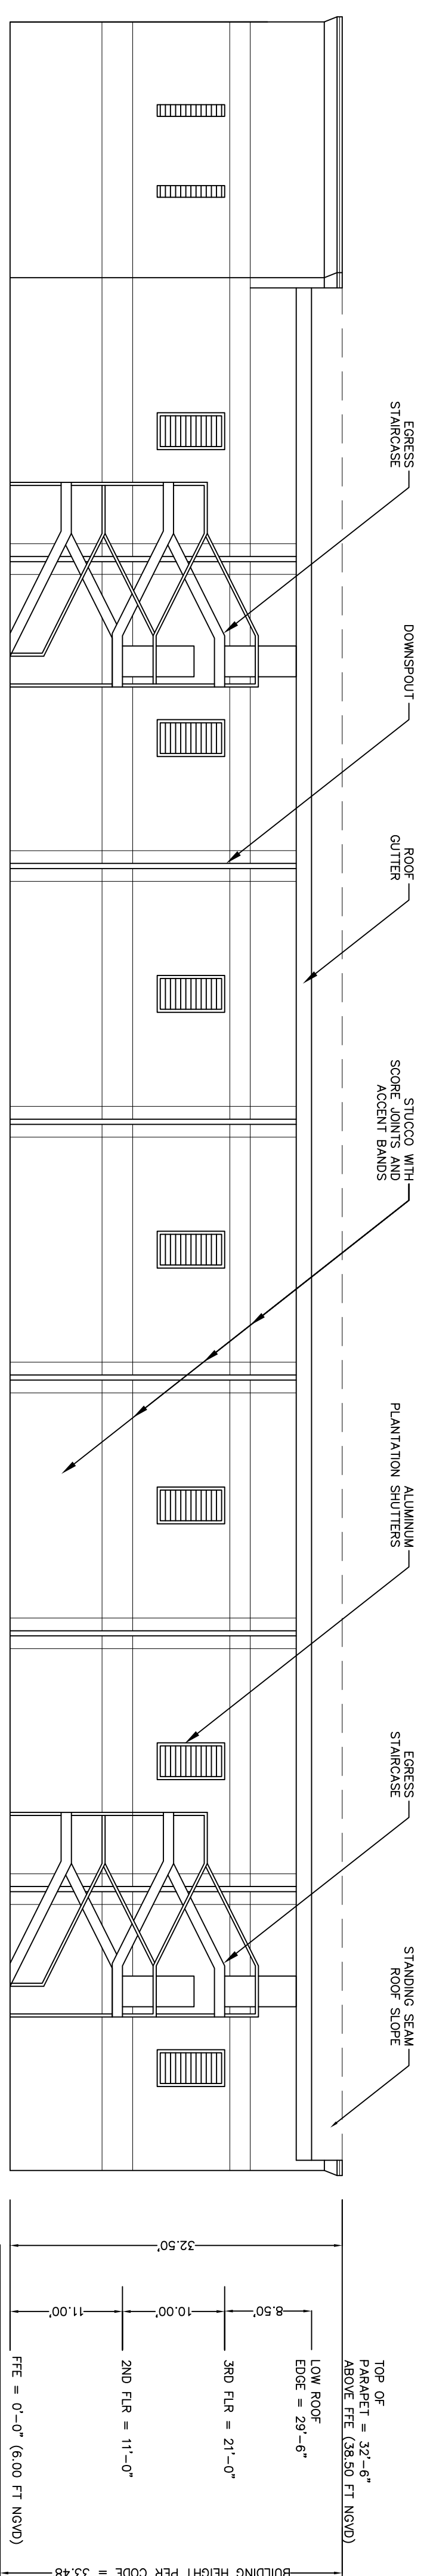

CONCEPTUAL RENDERING
(SUBJECT TO FINAL DESIGN)

EAST ELEVATION
FACING 1970 N. ROOSEVELT BLVD.
SCALE 1 INCH = 10 FEET
TYPICAL OF WEST ELEVATION

NORTH ELEVATION
FRONTING N. ROOSEVELT BLVD.
SCALE 1 INCH = 10 FEET

SOUTH ELEVATION
FACING VIVIAN STREET
SCALE 1 INCH = 10 FEET