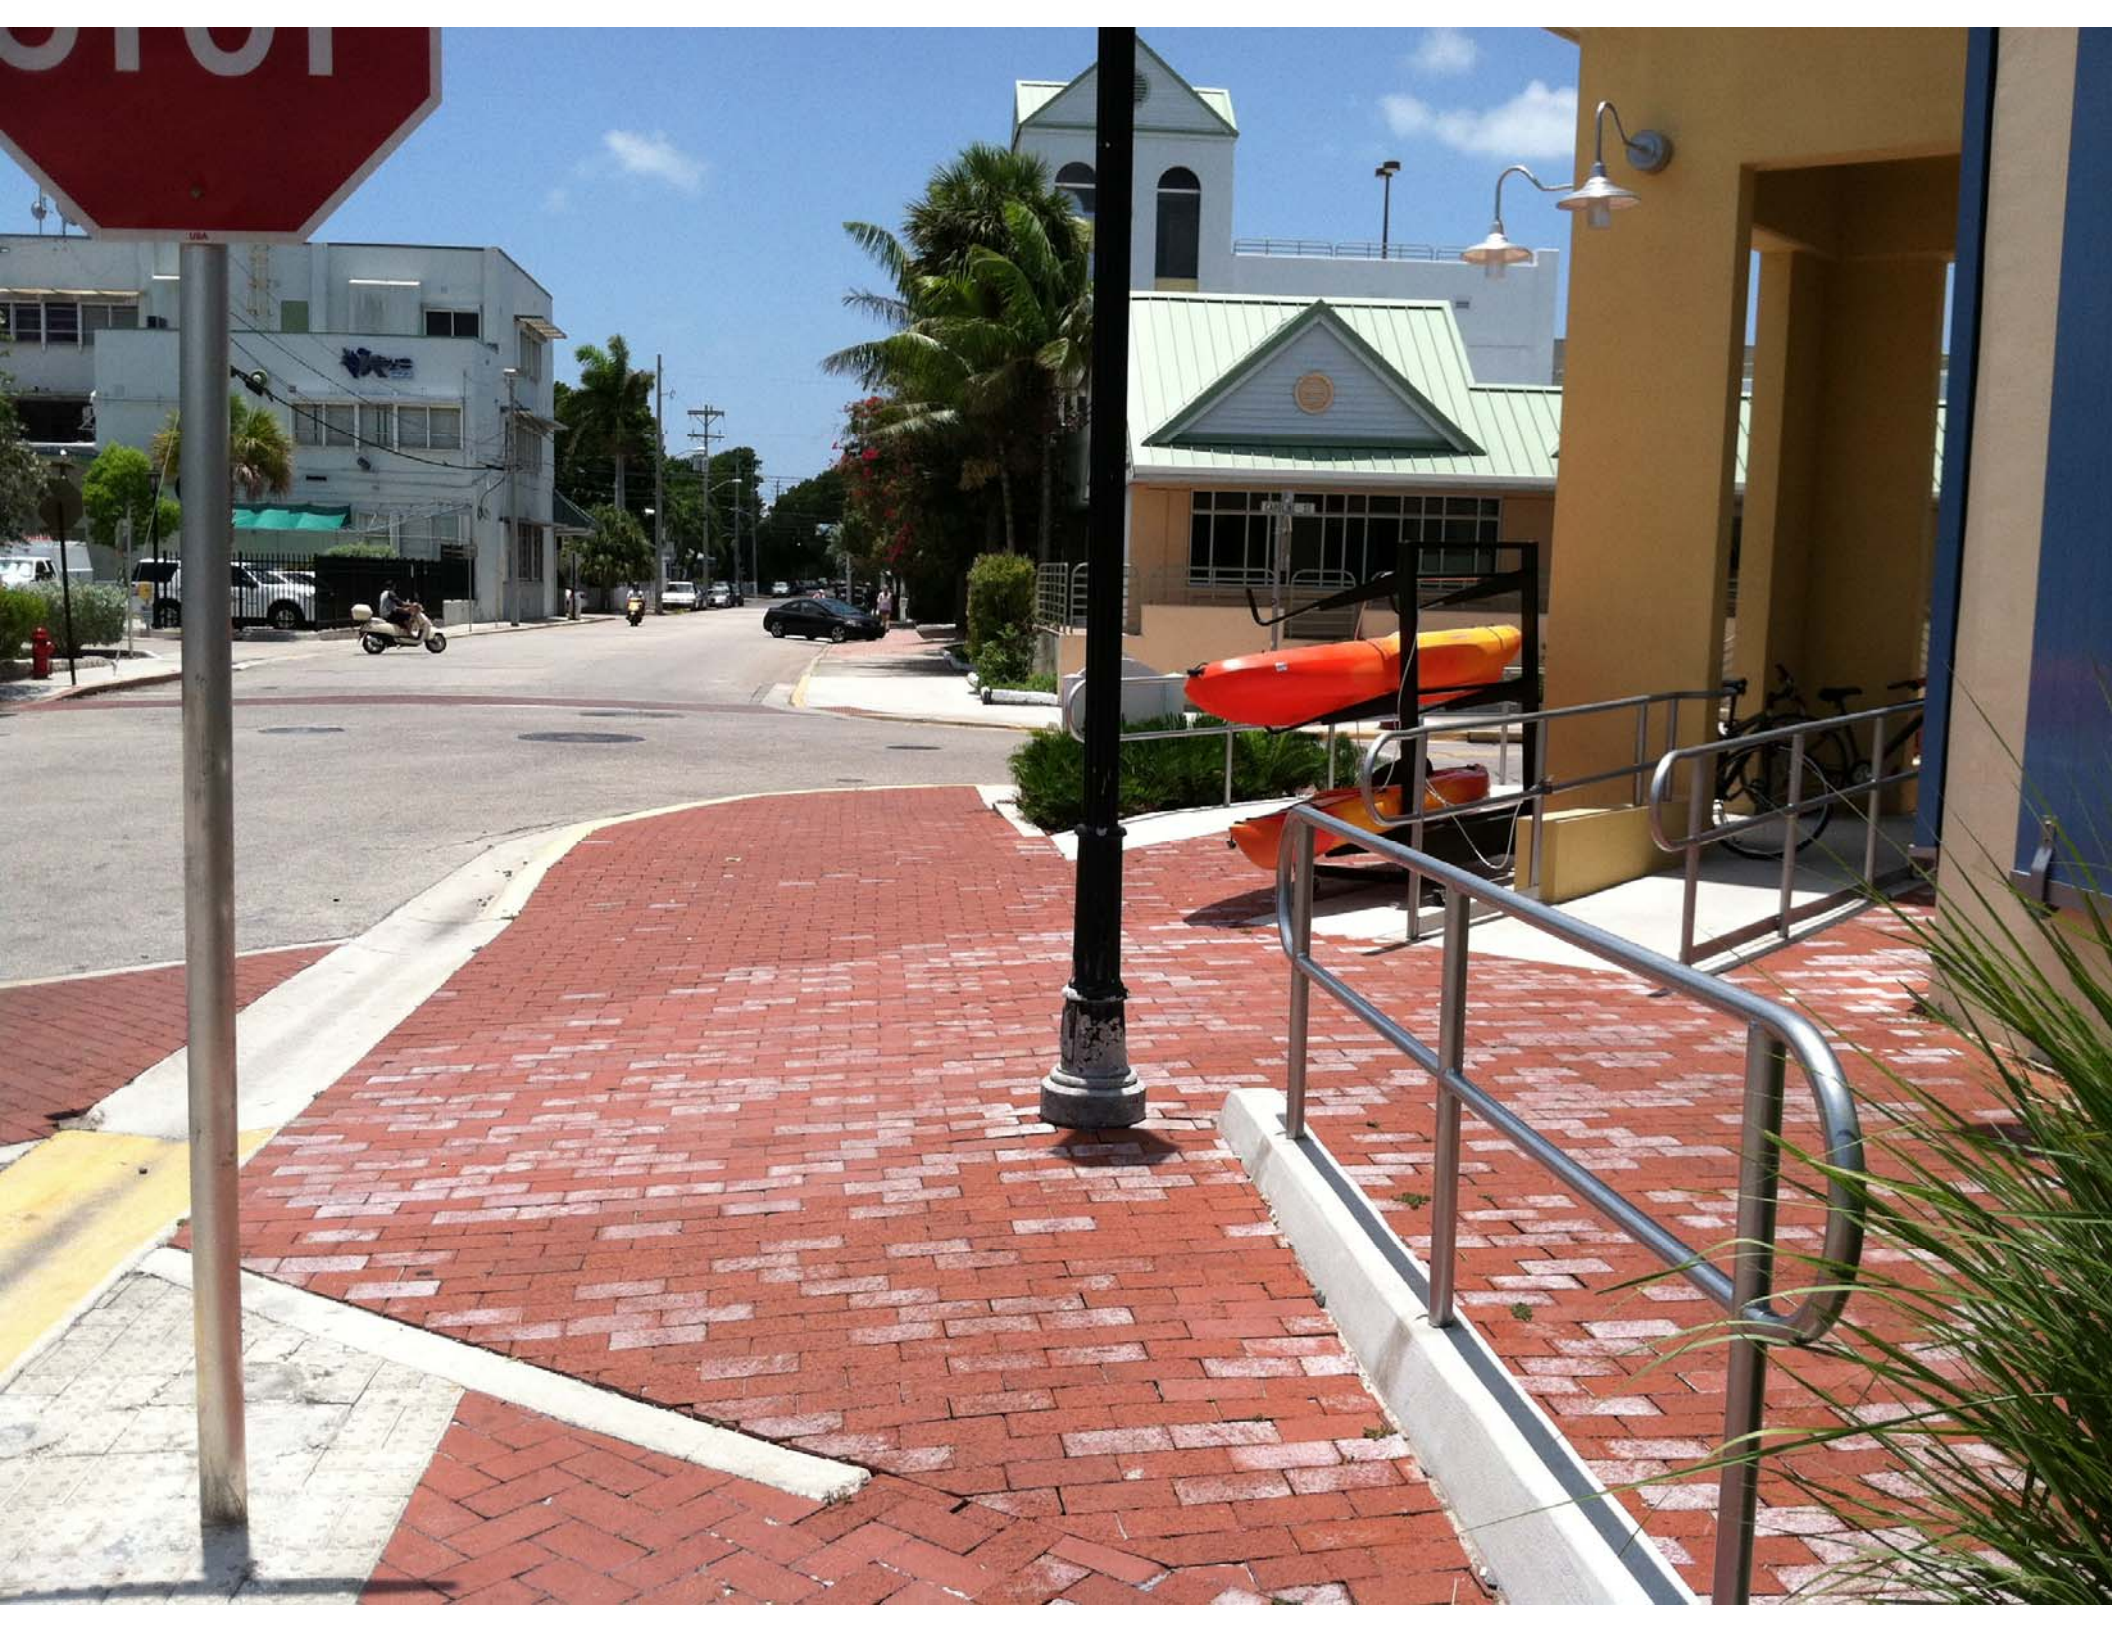

 **West Marine**

951
CONCH PLAZA
PARKING →

Key West Right
Turn Lanes
Florida Statute
316.08

951

CONCH HARBOR PLAZA

PARKING →

ABACO

STOP

STOP

PARKING

West Marine

PARKING

TARGET JUDGE

NO STOPPING