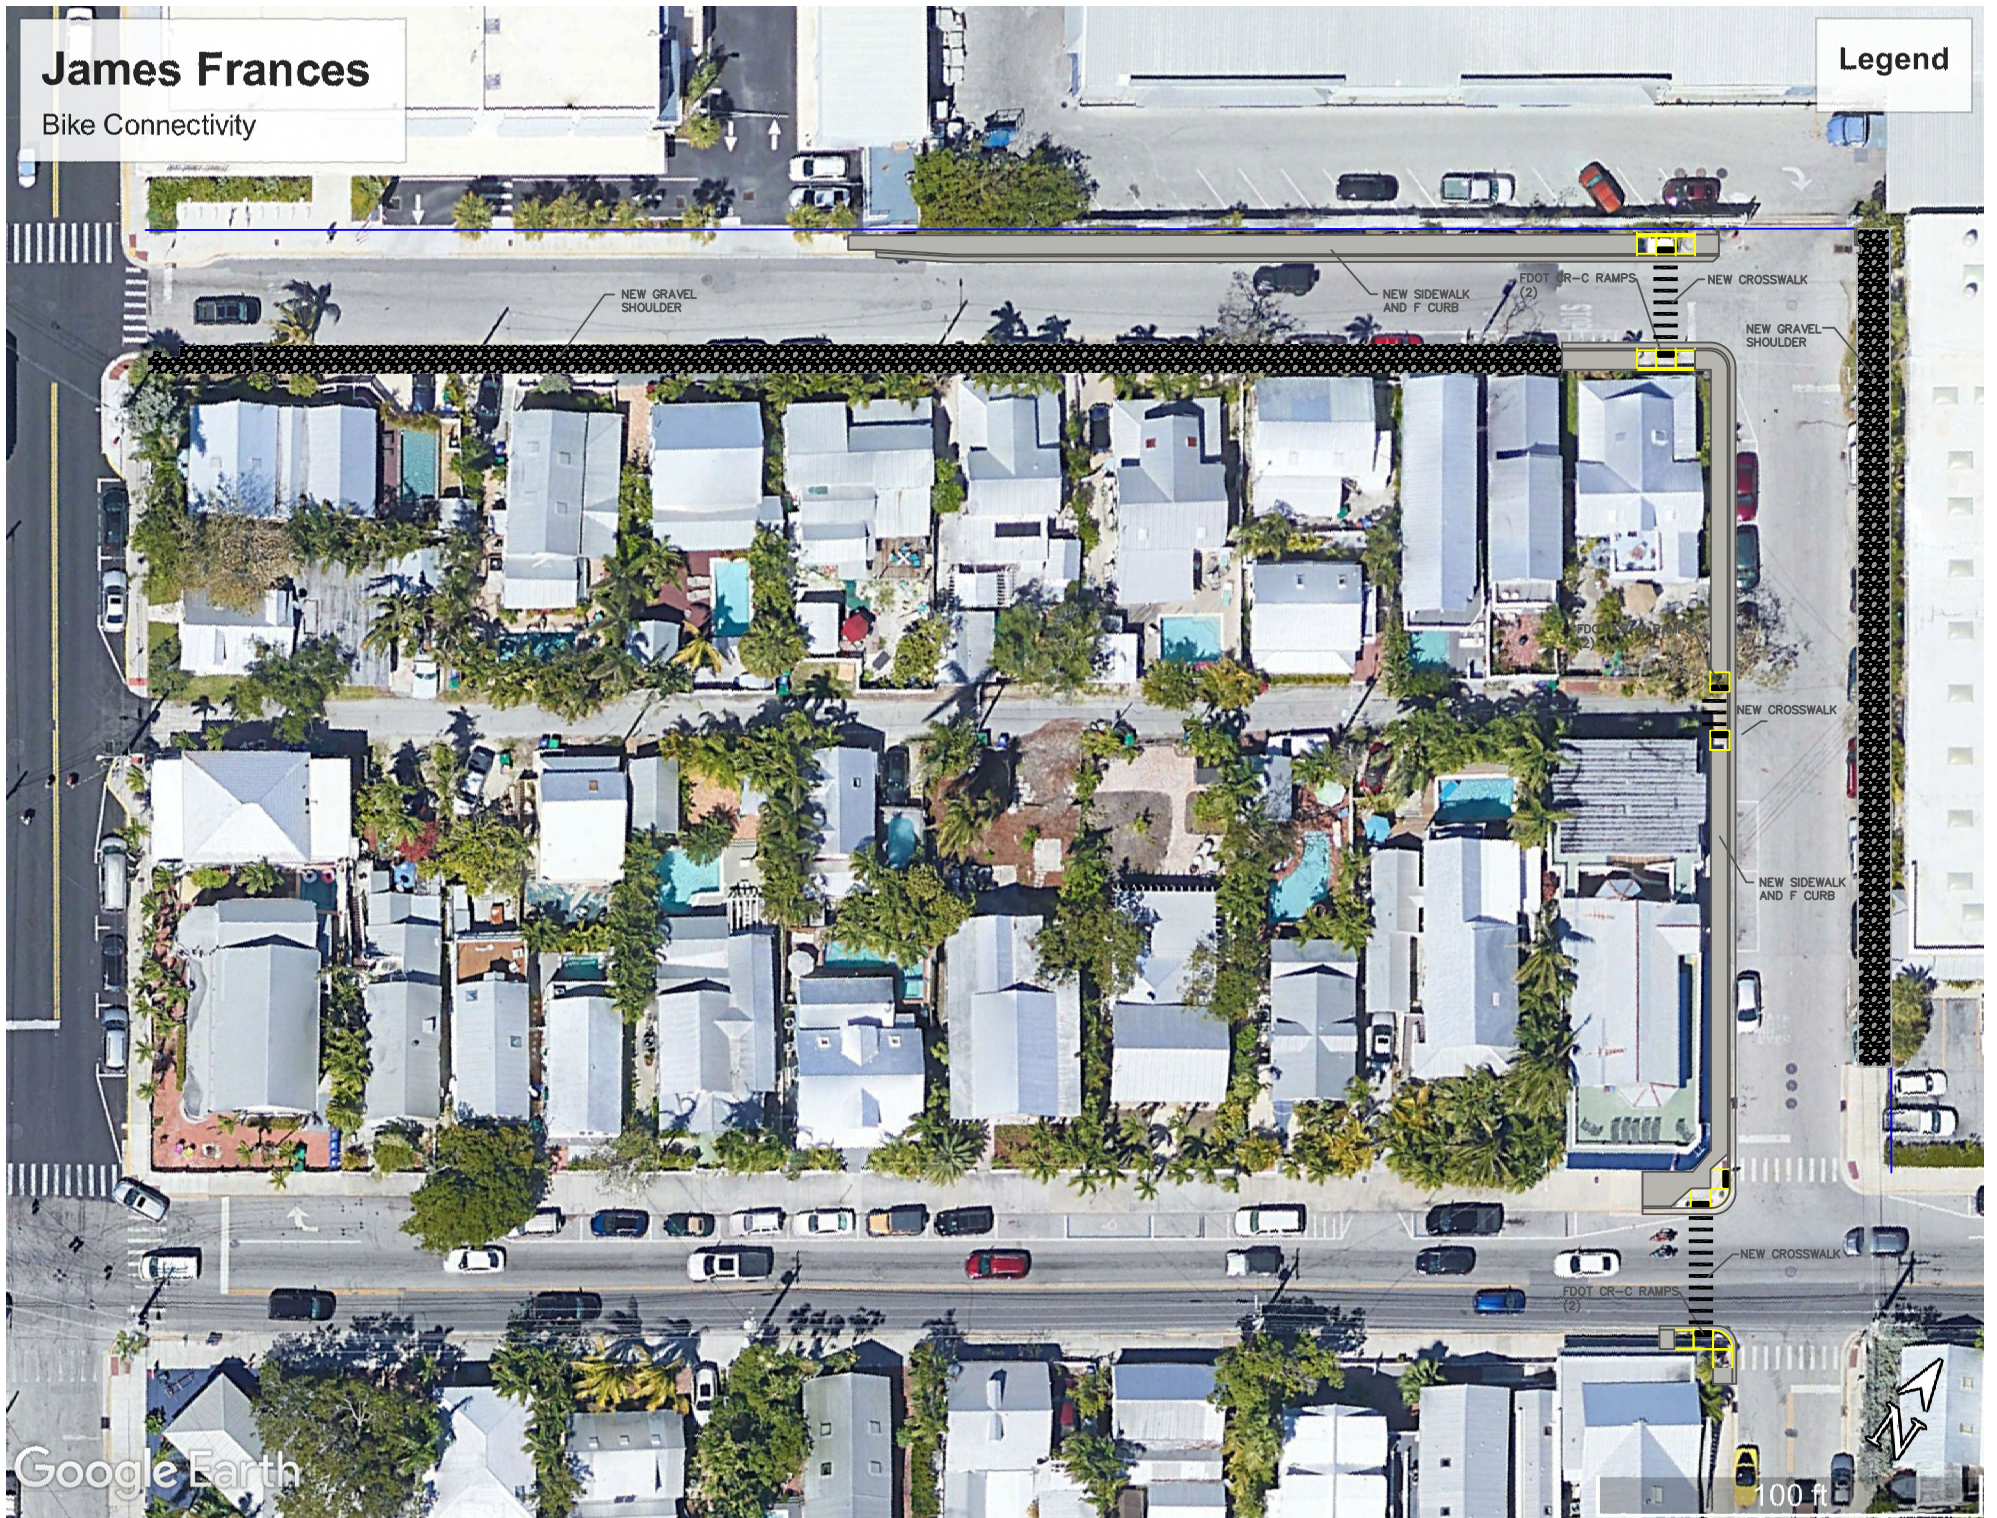

James Frances

Bike Connectivity

Legend

Google Earth

100 ft