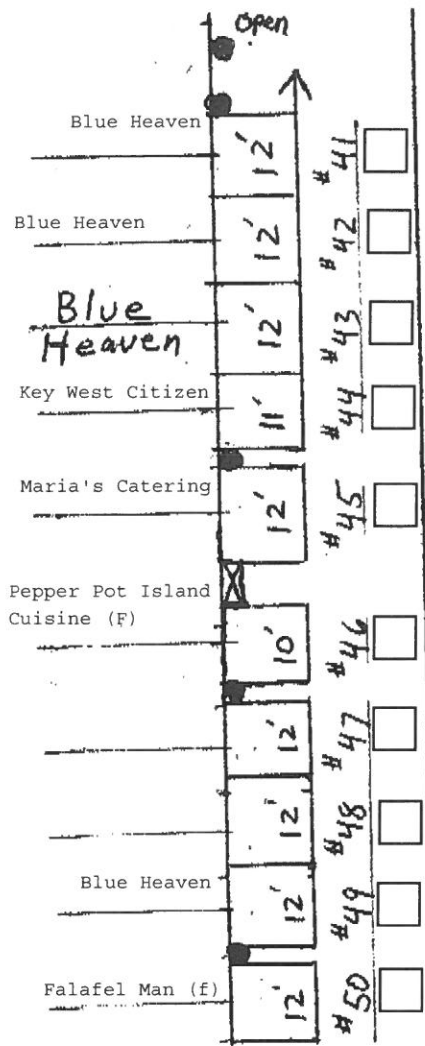

Whitehead St.

Bahama Village Market

Shops

Petronia St.

DO NOT PARK HERE. DO NOT LOAD HERE YOU WILL BE TOWED!

Terry Ln.

● = Pole or tree - Very high  
 ☒ = Planter - very low  
 422' cont. gH.

Cont from pg. 3, 422

Blue Heaven

Petronia St.

● = pole or tree - very high  
 ☒ = planter - very low

Fire

Johnson's Cafe

Thomas St  
 #55 #54 #53 #52 #51

#56 #57 #58 #59 #60

12' 12' 12' 12' 12'