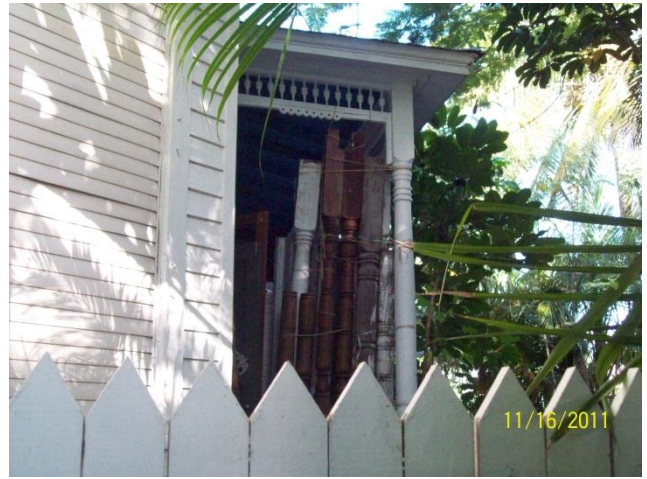

PHOTOS

CASE #11-0712

804 EISENHOWER DRIVE

Shed has been partially demolished.

Sink and miscellaneous items stored around pool area, wood stacked against bldg

Wood and other items stacked behind shed.

Photos by D. Austin, 11-16-11

PHOTOS

CASE #11-0712

804 EISENHOWER DRIVE

Side Yard

Front yard – more wood stacked against tree and tiles stacked along side fence.