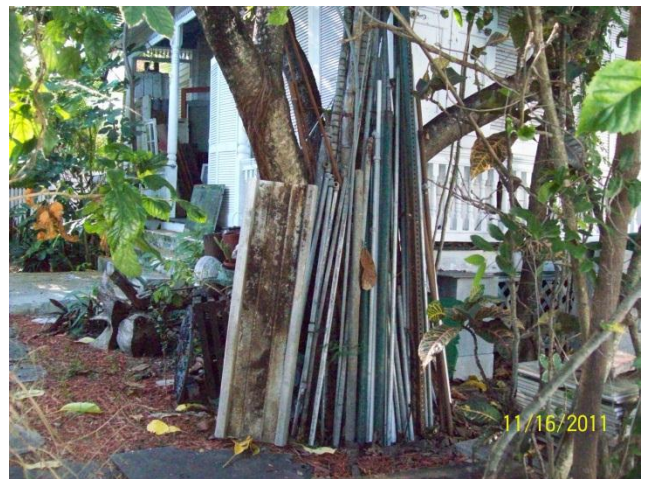

PHOTOS

CASE #11-0712

804 EISENHOWER DRIVE

Shed has been partially demolished.

Sink and miscellaneous items stored around pool area, wood stacked against bldg

Wood and other items stacked behind shed.

Photos by D. Austin, 11-16-11

PHOTOS

CASE #11-0712

804 EISENHOWER DRIVE

Side Yard

Front yard – more wood stacked against tree and tiles stacked along side fence.