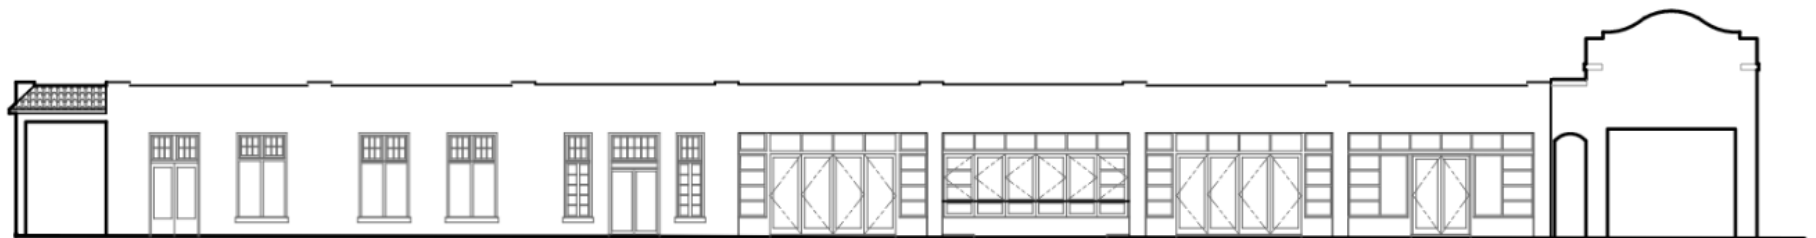

La Concha Hotel Key West, Florida

Exterior Renovation

La Concha Hotel – Existing Duval Street Elevation

La Concha Hotel – Existing Duval Street Elevation

La Concha Hotel – circa 1930 Elevation

1930 - TYPICAL STOREFRONT WINDOW ARRANGEMENT

La Concha Hotel – 1986 Elevation

1986 APPEARANCE

La Concha Hotel – Current Elevation

2022 - EXISTING CONDITIONS

La Concha Hotel – Proposed Elevation

2022 - PROPOSED RETROFIT BACK TO LARGER OPENINGS AND WINDOW CONFIGURATION

La Concha Hotel – circa 1930 and Proposed Elevations

1930 - TYPICAL STOREFRONT WINDOW ARRANGEMENT

2022 - PROPOSED RETROFIT BACK TO LARGER OPENINGS AND WINDOW CONFIGURATION

La Concha Hotel – Existing photos and proposed rendering