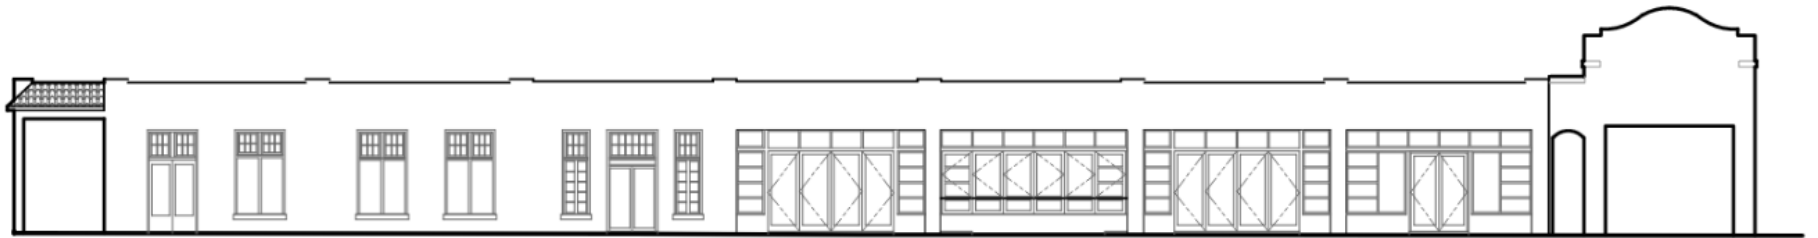

La Concha Hotel Key West, Florida

Exterior Renovation

La Concha Hotel – Existing Duval Street Elevation

La Concha Hotel – Existing Duval Street Elevation

La Concha Hotel – circa 1930 Elevation

1930 - TYPICAL STOREFRONT WINDOW ARRANGEMENT

La Concha Hotel – 1986 Elevation

1986 APPEARANCE

La Concha Hotel – Current Elevation

2022 - EXISTING CONDITIONS

La Concha Hotel – Proposed Elevation

2022 - PROPOSED RETROFIT BACK TO LARGER OPENINGS AND WINDOW CONFIGURATION

La Concha Hotel – circa 1930 and Proposed Elevations

1930 - TYPICAL STOREFRONT WINDOW ARRANGEMENT

2022 - PROPOSED RETROFIT BACK TO LARGER OPENINGS AND WINDOW CONFIGURATION

La Concha Hotel – Existing photos and proposed rendering