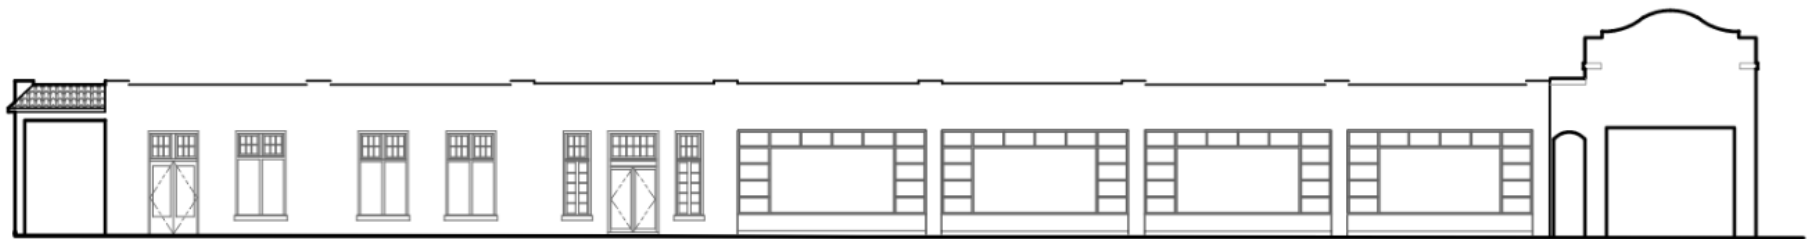

La Concha Hotel Key West, Florida

Exterior Renovation

La Concha Hotel – Existing Duval Street Elevation

La Concha Hotel – Existing Duval Street Elevation

La Concha Hotel – circa 1930 Elevation

1930 - TYPICAL STOREFRONT WINDOW ARRANGEMENT

La Concha Hotel – 1986 Elevation

1986 APPEARANCE

La Concha Hotel – Current Elevation

2022 - EXISTING CONDITIONS

La Concha Hotel – Proposed Elevation

2022 - PROPOSED RETROFIT BACK TO LARGER OPENINGS AND WINDOW CONFIGURATION

La Concha Hotel – circa 1930 and Proposed Elevations

1930 - TYPICAL STOREFRONT WINDOW ARRANGEMENT

2022 - PROPOSED RETROFIT BACK TO LARGER OPENINGS AND WINDOW CONFIGURATION

La Concha Hotel – Existing photos and proposed rendering