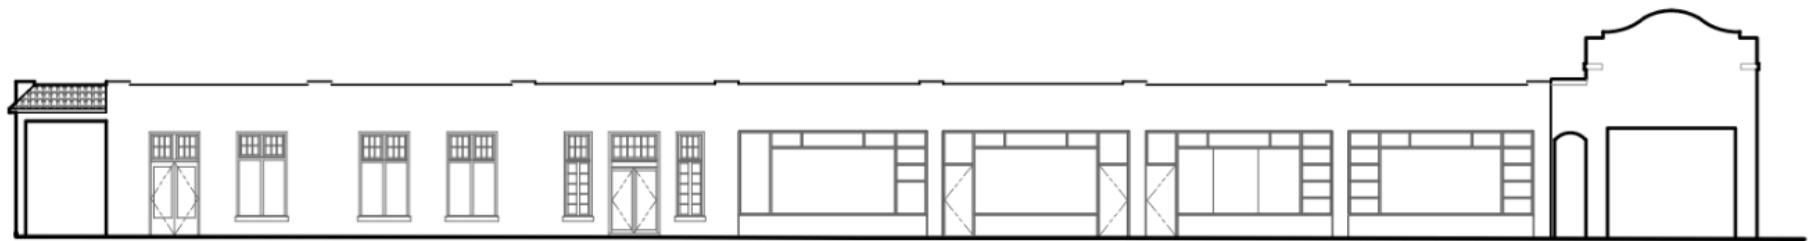

La Concha Hotel Key West, Florida

Exterior Renovation

La Concha Hotel – Existing Duval Street Elevation

La Concha Hotel – Existing Duval Street Elevation

La Concha Hotel – circa 1930 Elevation

1930 - TYPICAL STOREFRONT WINDOW ARRANGEMENT

La Concha Hotel – 1986 Elevation

1986 APPEARANCE

La Concha Hotel – Current Elevation

2022 - EXISTING CONDITIONS

La Concha Hotel – Proposed Elevation

2022 - PROPOSED RETROFIT BACK TO LARGER OPENINGS AND WINDOW CONFIGURATION

La Concha Hotel – circa 1930 and Proposed Elevations

1930 - TYPICAL STOREFRONT WINDOW ARRANGEMENT

2022 - PROPOSED RETROFIT BACK TO LARGER OPENINGS AND WINDOW CONFIGURATION

La Concha Hotel – Existing photos and proposed rendering