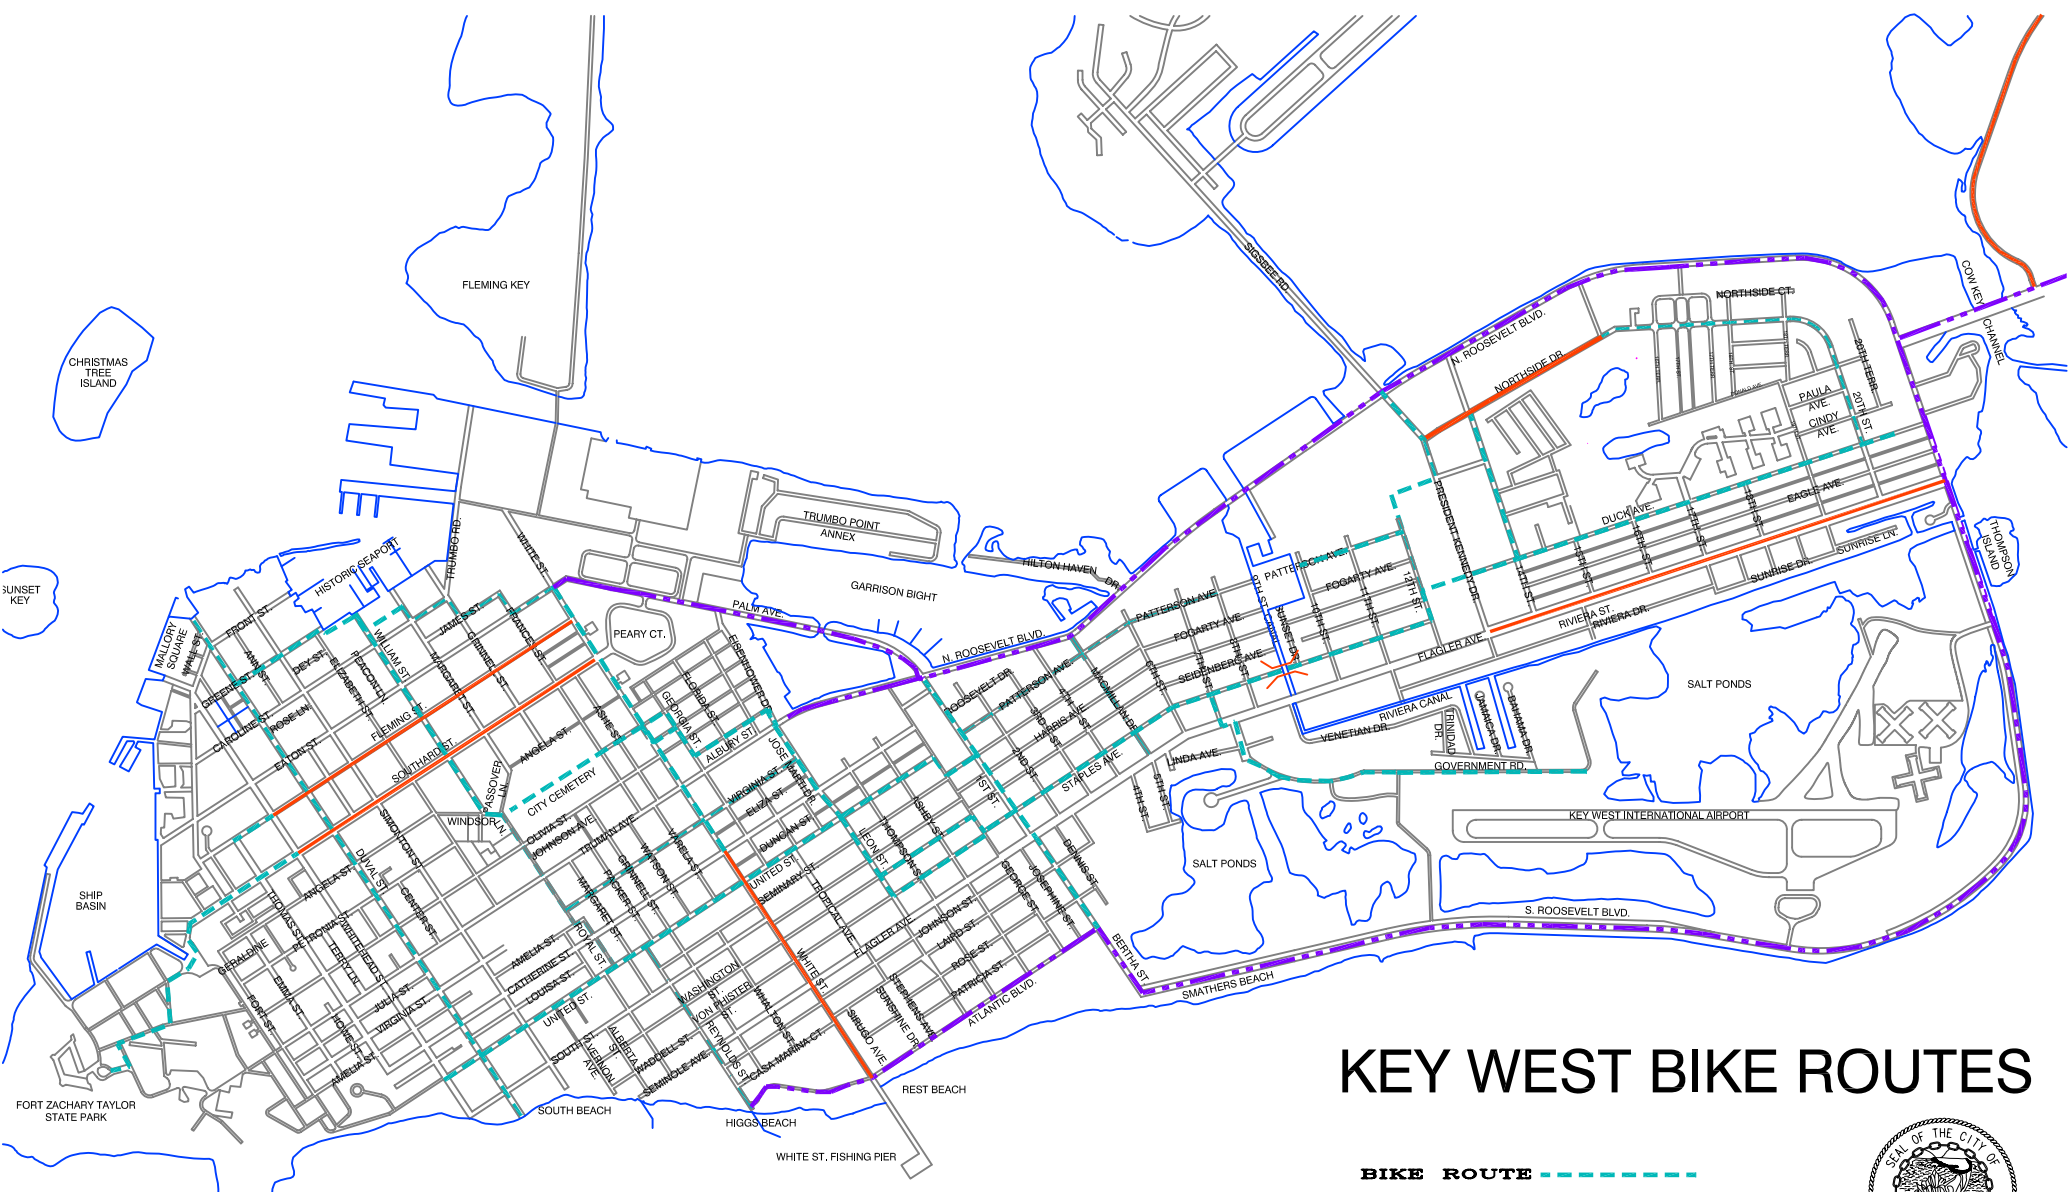

Legend

Functional Classification

- Local Road
- Collector
- Minor Arterial
- Principal Arterial

CITY OF KEY WEST - Existing Roadway Functional Classification

Legend

Number of Lanes

- 0 (Purple line)
- 1 (Blue line)
- 2 (Green line)
- 4 (Red line)

CITY OF KEY WEST - Existing Roadway Number of Lanes

Legend

LOS

- C
- D
- E
- F

CITY OF KEY WEST - Existing Roadway PM Pk HR PK Direction Level-of-Service

KEY WEST BIKE ROUTES

- BIKE ROUTE** - - - - -
- BIKE LANE** ————
- BIKE TRAIL** - · - · -