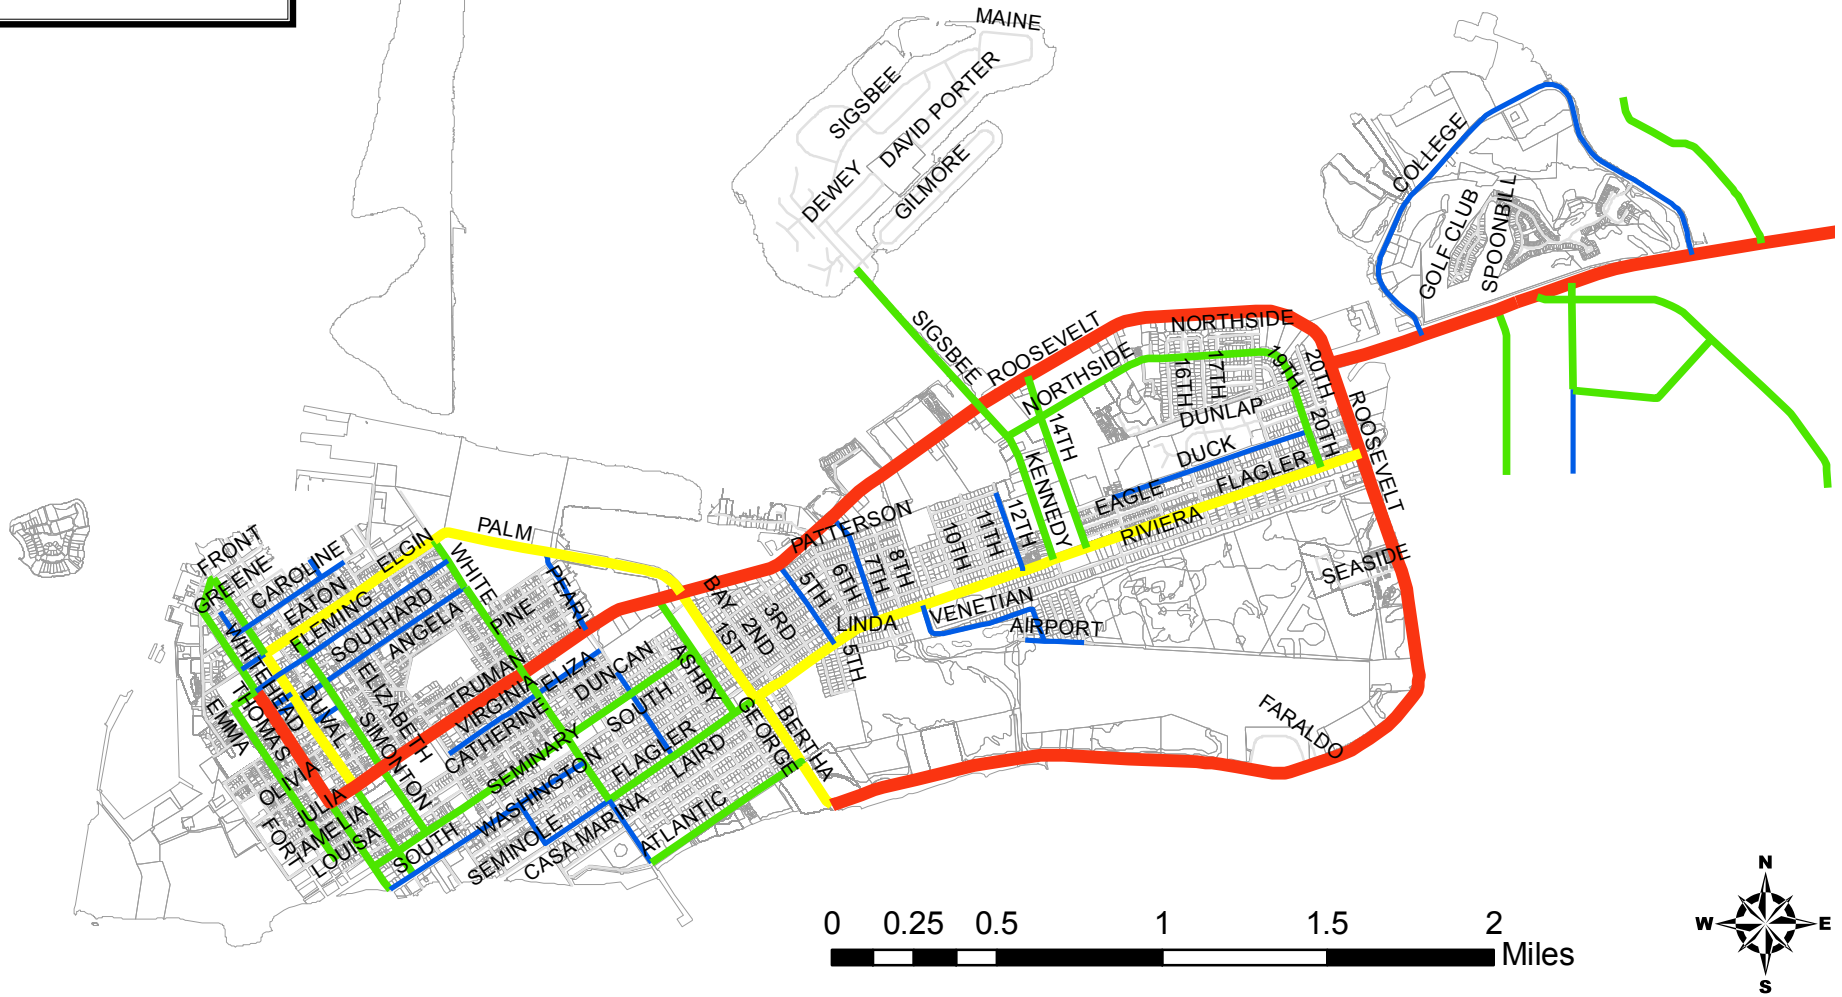

Legend

Functional Classification

- Local Road
- Collector
- Minor Arterial
- Principal Arterial

CITY OF KEY WEST - Existing Roadway Functional Classification

Legend

Number of Lanes

- 0 (Purple line)
- 1 (Blue line)
- 2 (Green line)
- 4 (Red line)

CITY OF KEY WEST - Existing Roadway Number of Lanes

Legend

LOS

- C
- D
- E
- F

CITY OF KEY WEST - Existing Roadway PM Pk HR PK Direction Level-of-Service

KEY WEST BIKE ROUTES

- BIKE ROUTE** - - - - -
- BIKE LANE** ————
- BIKE TRAIL** - · - · -