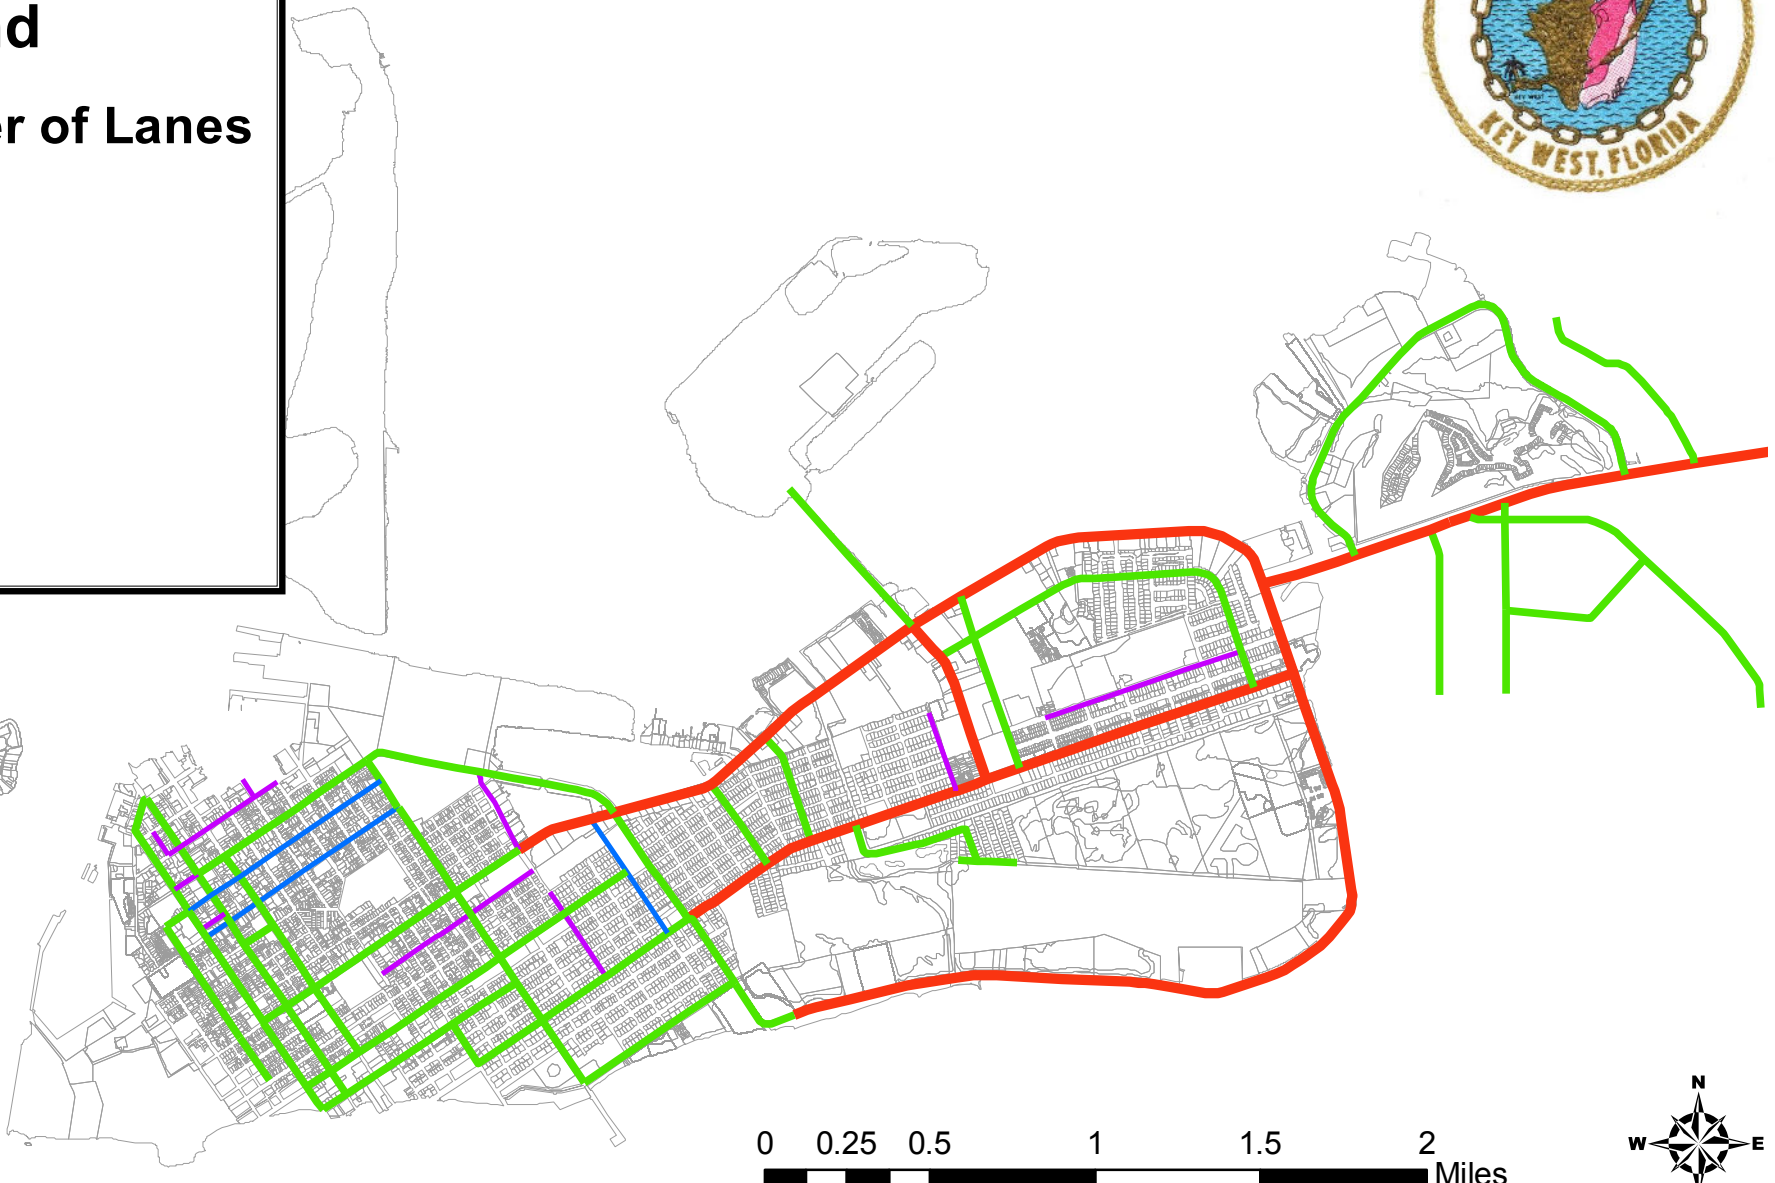

Legend

Functional Classification

- Local Road
- Collector
- Minor Arterial
- Principal Arterial

CITY OF KEY WEST - Existing Roadway Functional Classification

Legend

Number of Lanes

- 0 (Purple line)
- 1 (Blue line)
- 2 (Green line)
- 4 (Red line)

CITY OF KEY WEST - Existing Roadway Number of Lanes

Legend

LOS

- C
- D
- E
- F

CITY OF KEY WEST - Existing Roadway PM Pk HR PK Direction Level-of-Service

KEY WEST BIKE ROUTES

- BIKE ROUTE** - - - - -
- BIKE LANE** ————
- BIKE TRAIL** - · - · -