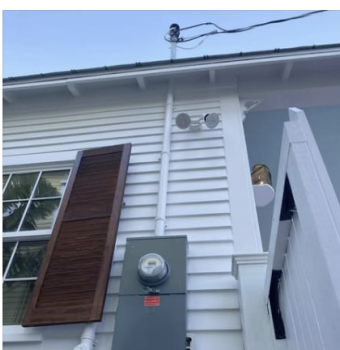

Key West Electric Inc.

Jan 8, 2021 · 🌐

New construction/complete remodel of a beautiful Key West Conch house! We did all electrical brand new starting at the 200 amp main service, indoor circuit panel, pool panel, LED recessed lighting, dimmer switches, custom port and starboard marine lights on front door entrance and more!

For all your electrical needs any job big or small please feel free to give us a call 🌟 ⚡ 🌴

Opens in Messenger

Send message

Write a comment...

Home

Marketplace

Dating

Feeds

Notifications

Menu