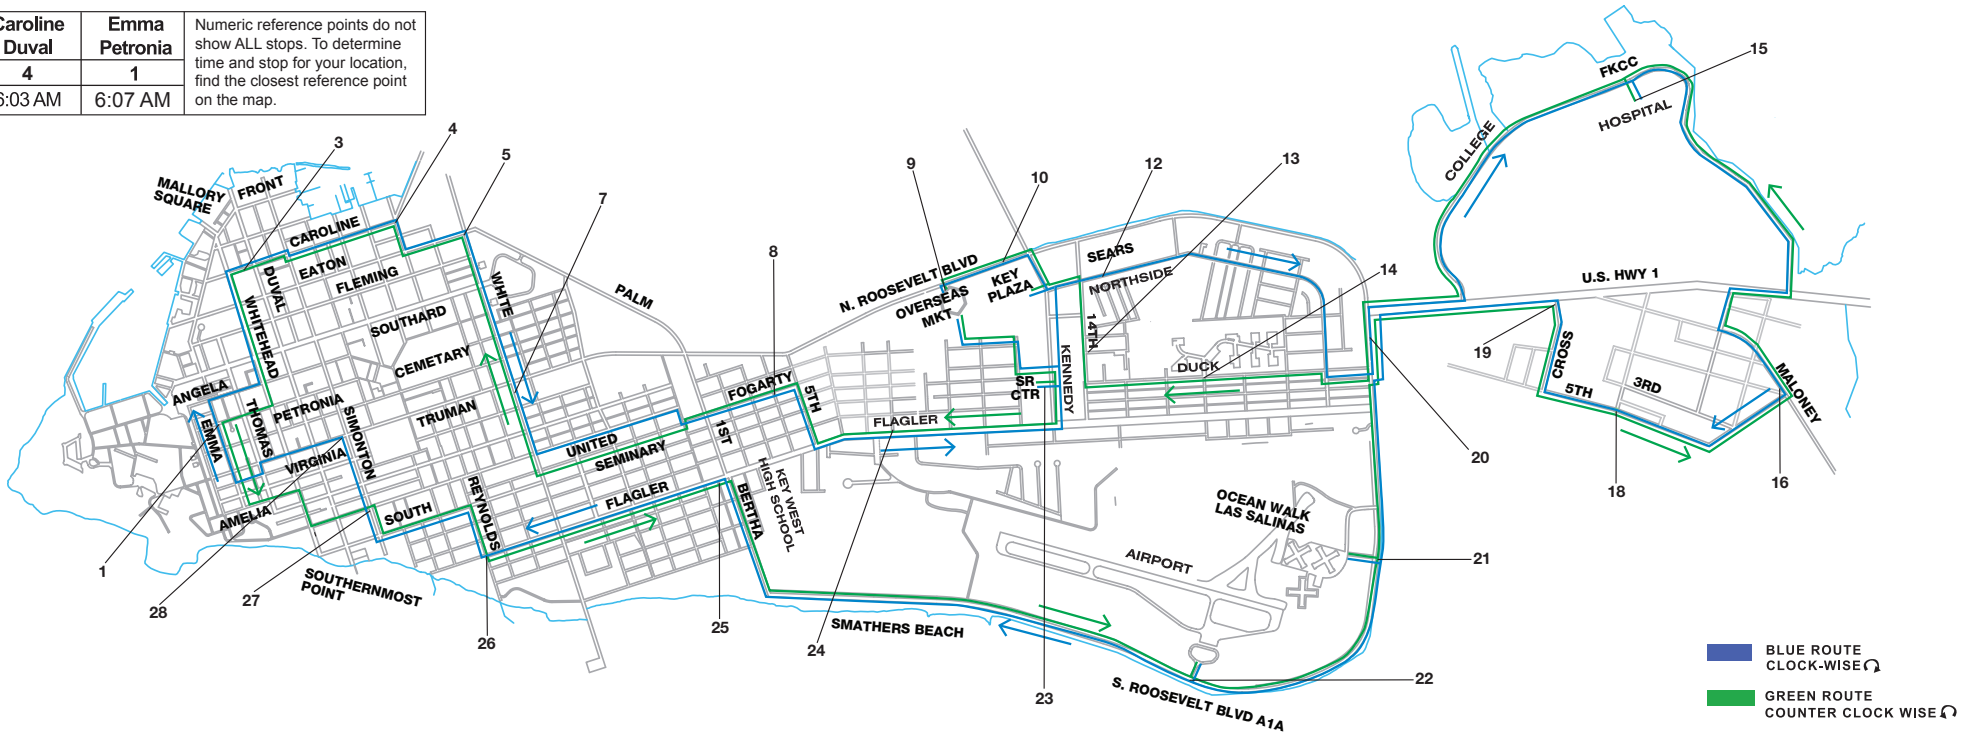

Caroline Duval	Emma Petronia	Numeric reference points do not show ALL stops. To determine time and stop for your location, find the closest reference point on the map.
4	1	
6:03 AM	6:07 AM