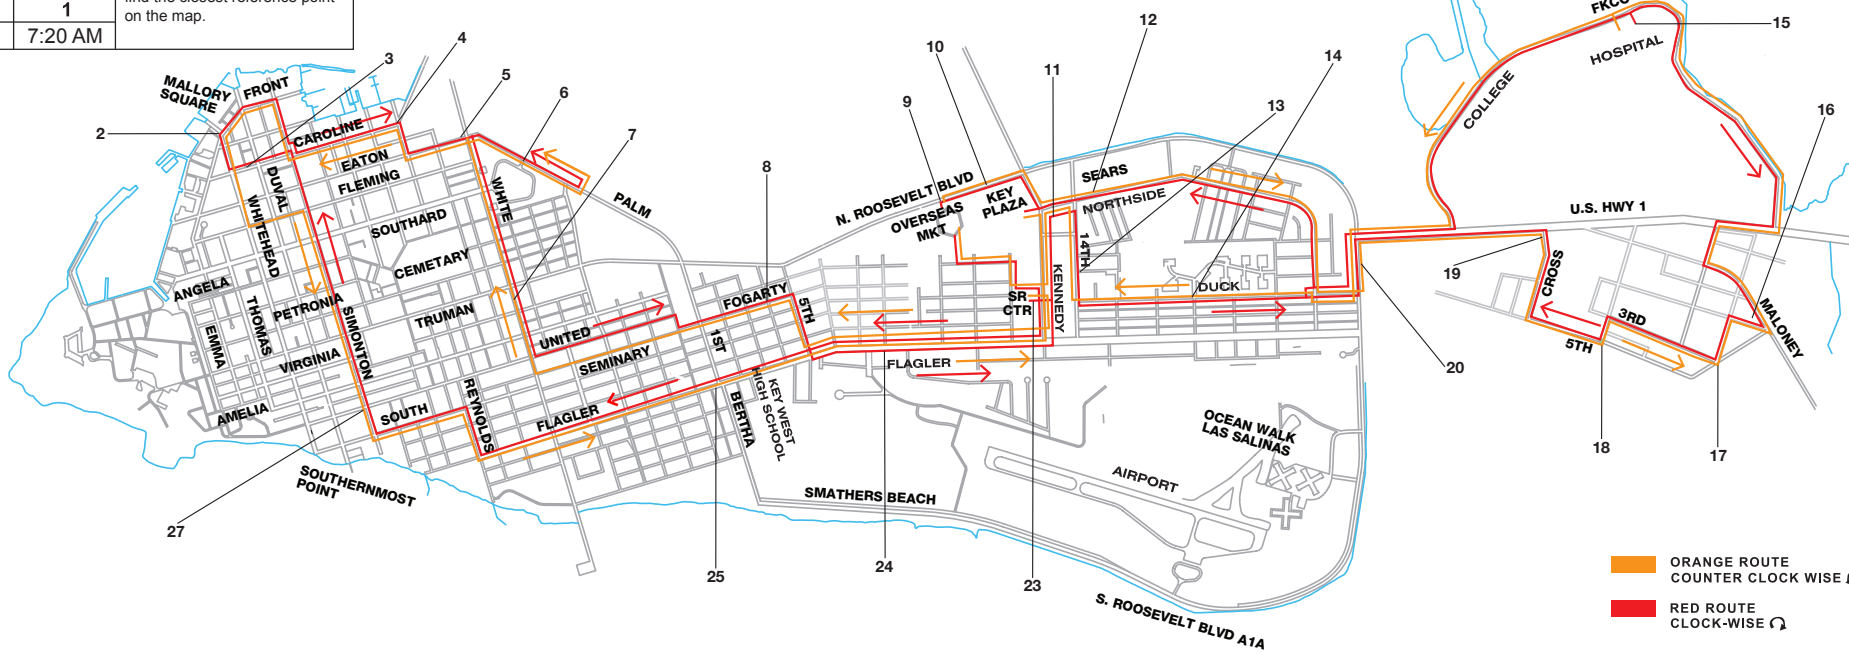

Caroline Duval	Front St. Mallory Square	Numeric reference points do not show ALL stops. To determine time and stop for your location, find the closest reference point on the map.
3	1	
7:15 AM	7:20 AM	

- ▬ ORANGE ROUTE
  COUNTER CLOCK WISE ↺
- ▬ RED ROUTE
  CLOCK-WISE ↻