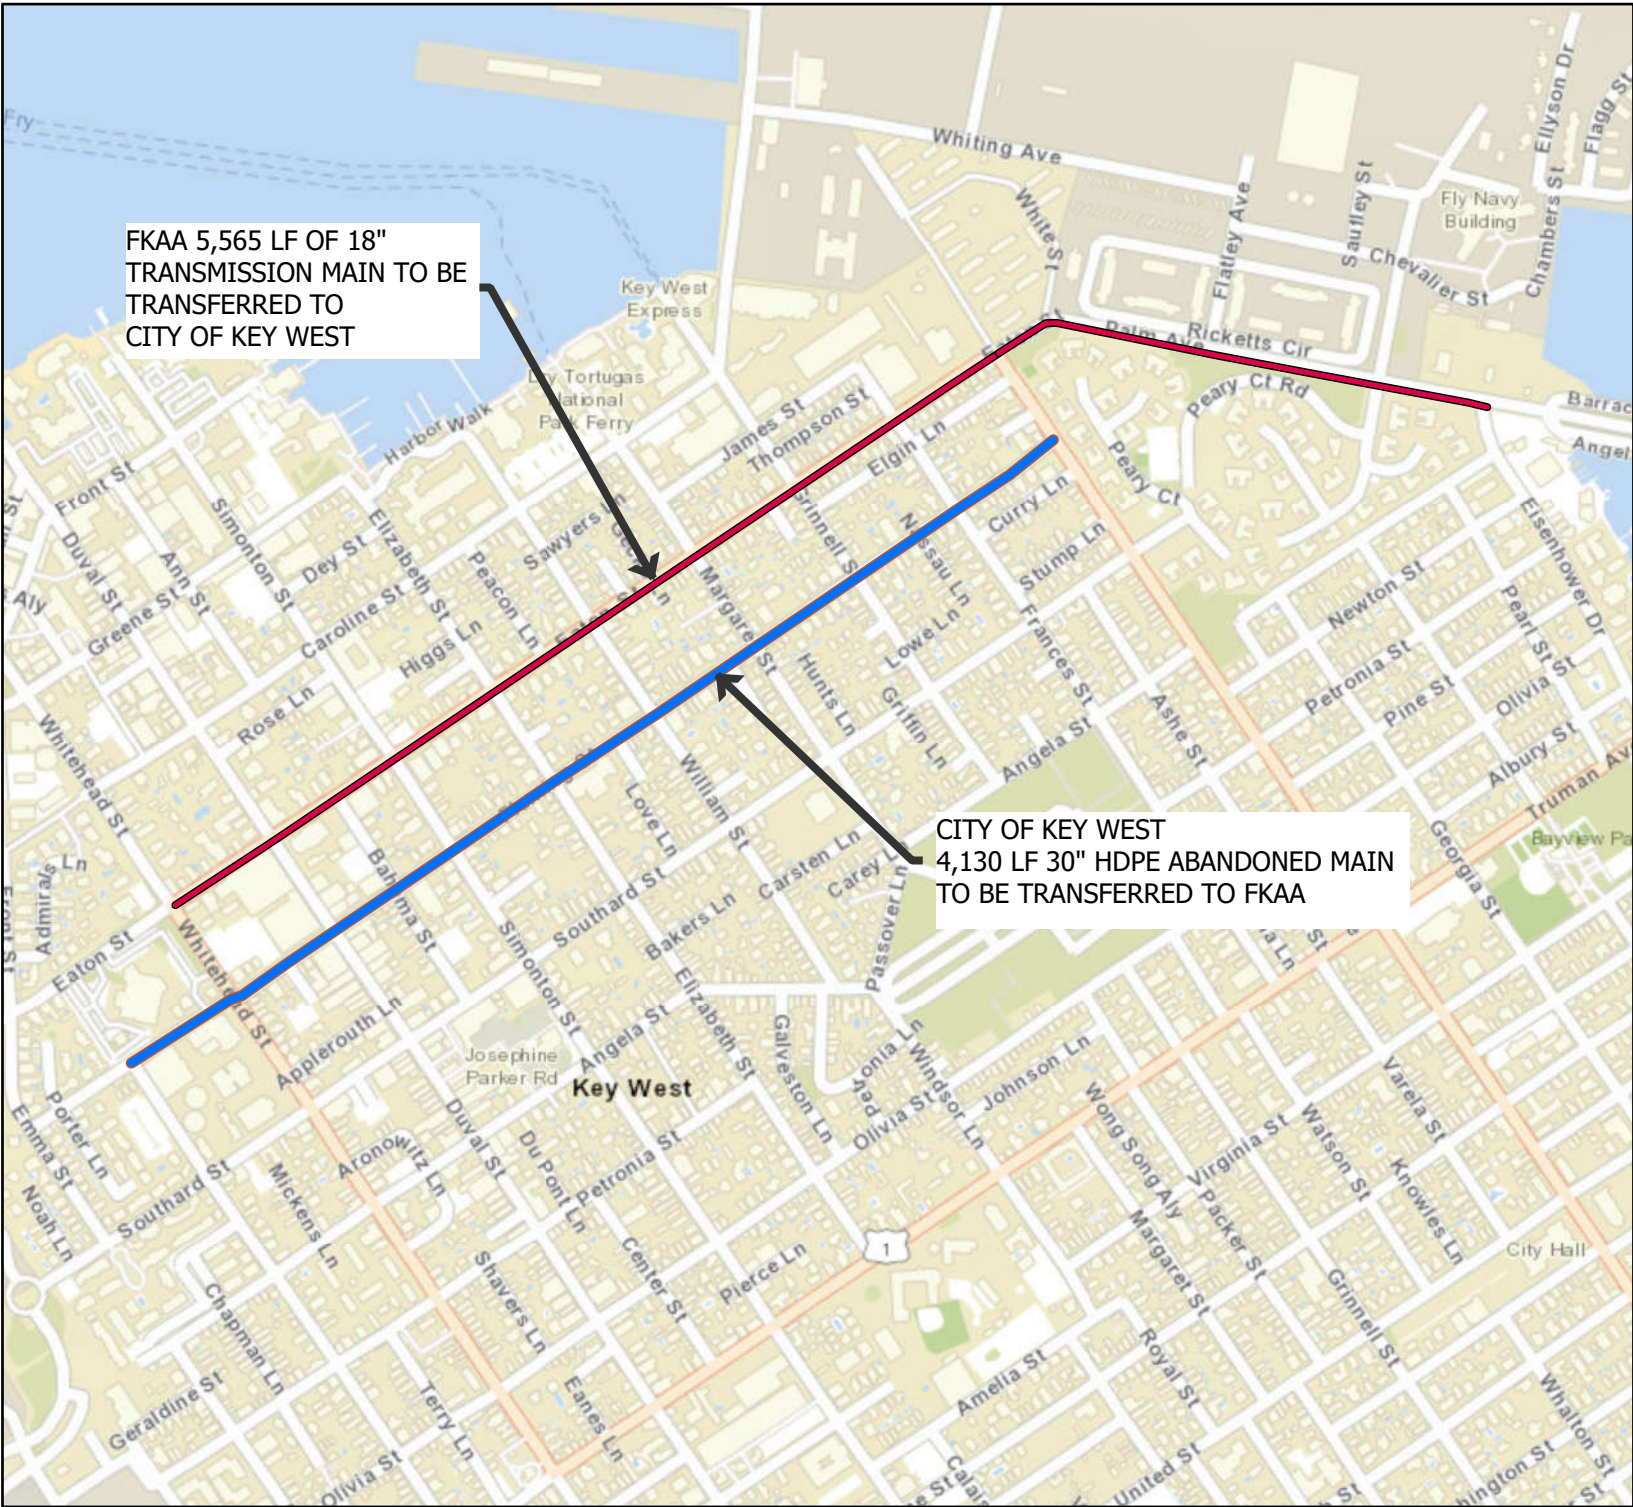

# Exhibit A

## Legend

- FKA - 18" Transmission Main
- City - 30" HDPE Abandoned