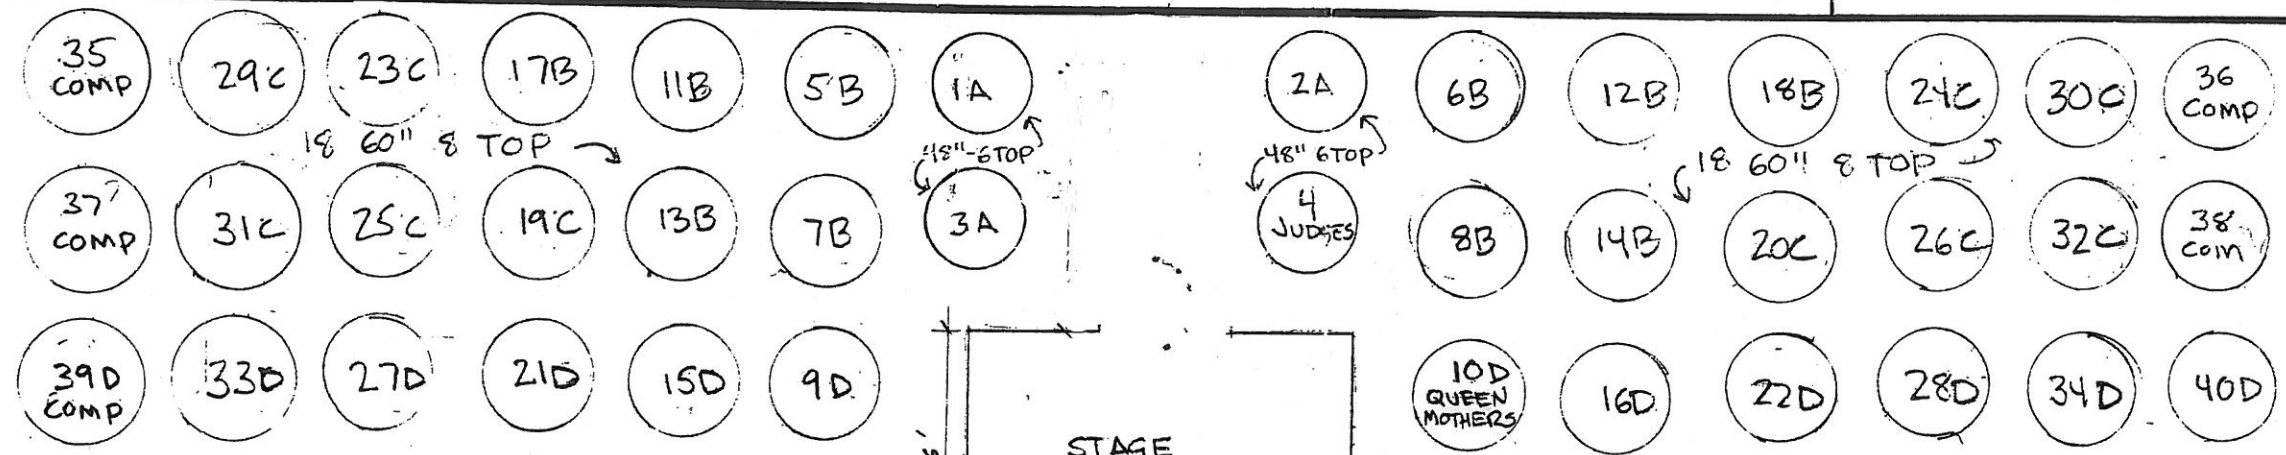

Queen Mother Pageant

DRESSING IN CRYSTAL ROOM

CATHERINE ST.

← SIDE WALK CLOSED →

OTC
OR

POLICE BARRICADE

RO
TCO

SPEAKER TOWER

VIEW BLOCKING CURTAIN
CARDBOARD

← SIDE WALK OPEN →

36-60" 8 TOP TABLES
4-48" 6 TOP TABLES
312- CHAIRS

* TRASH CAN - TC
* RECYCLE - R