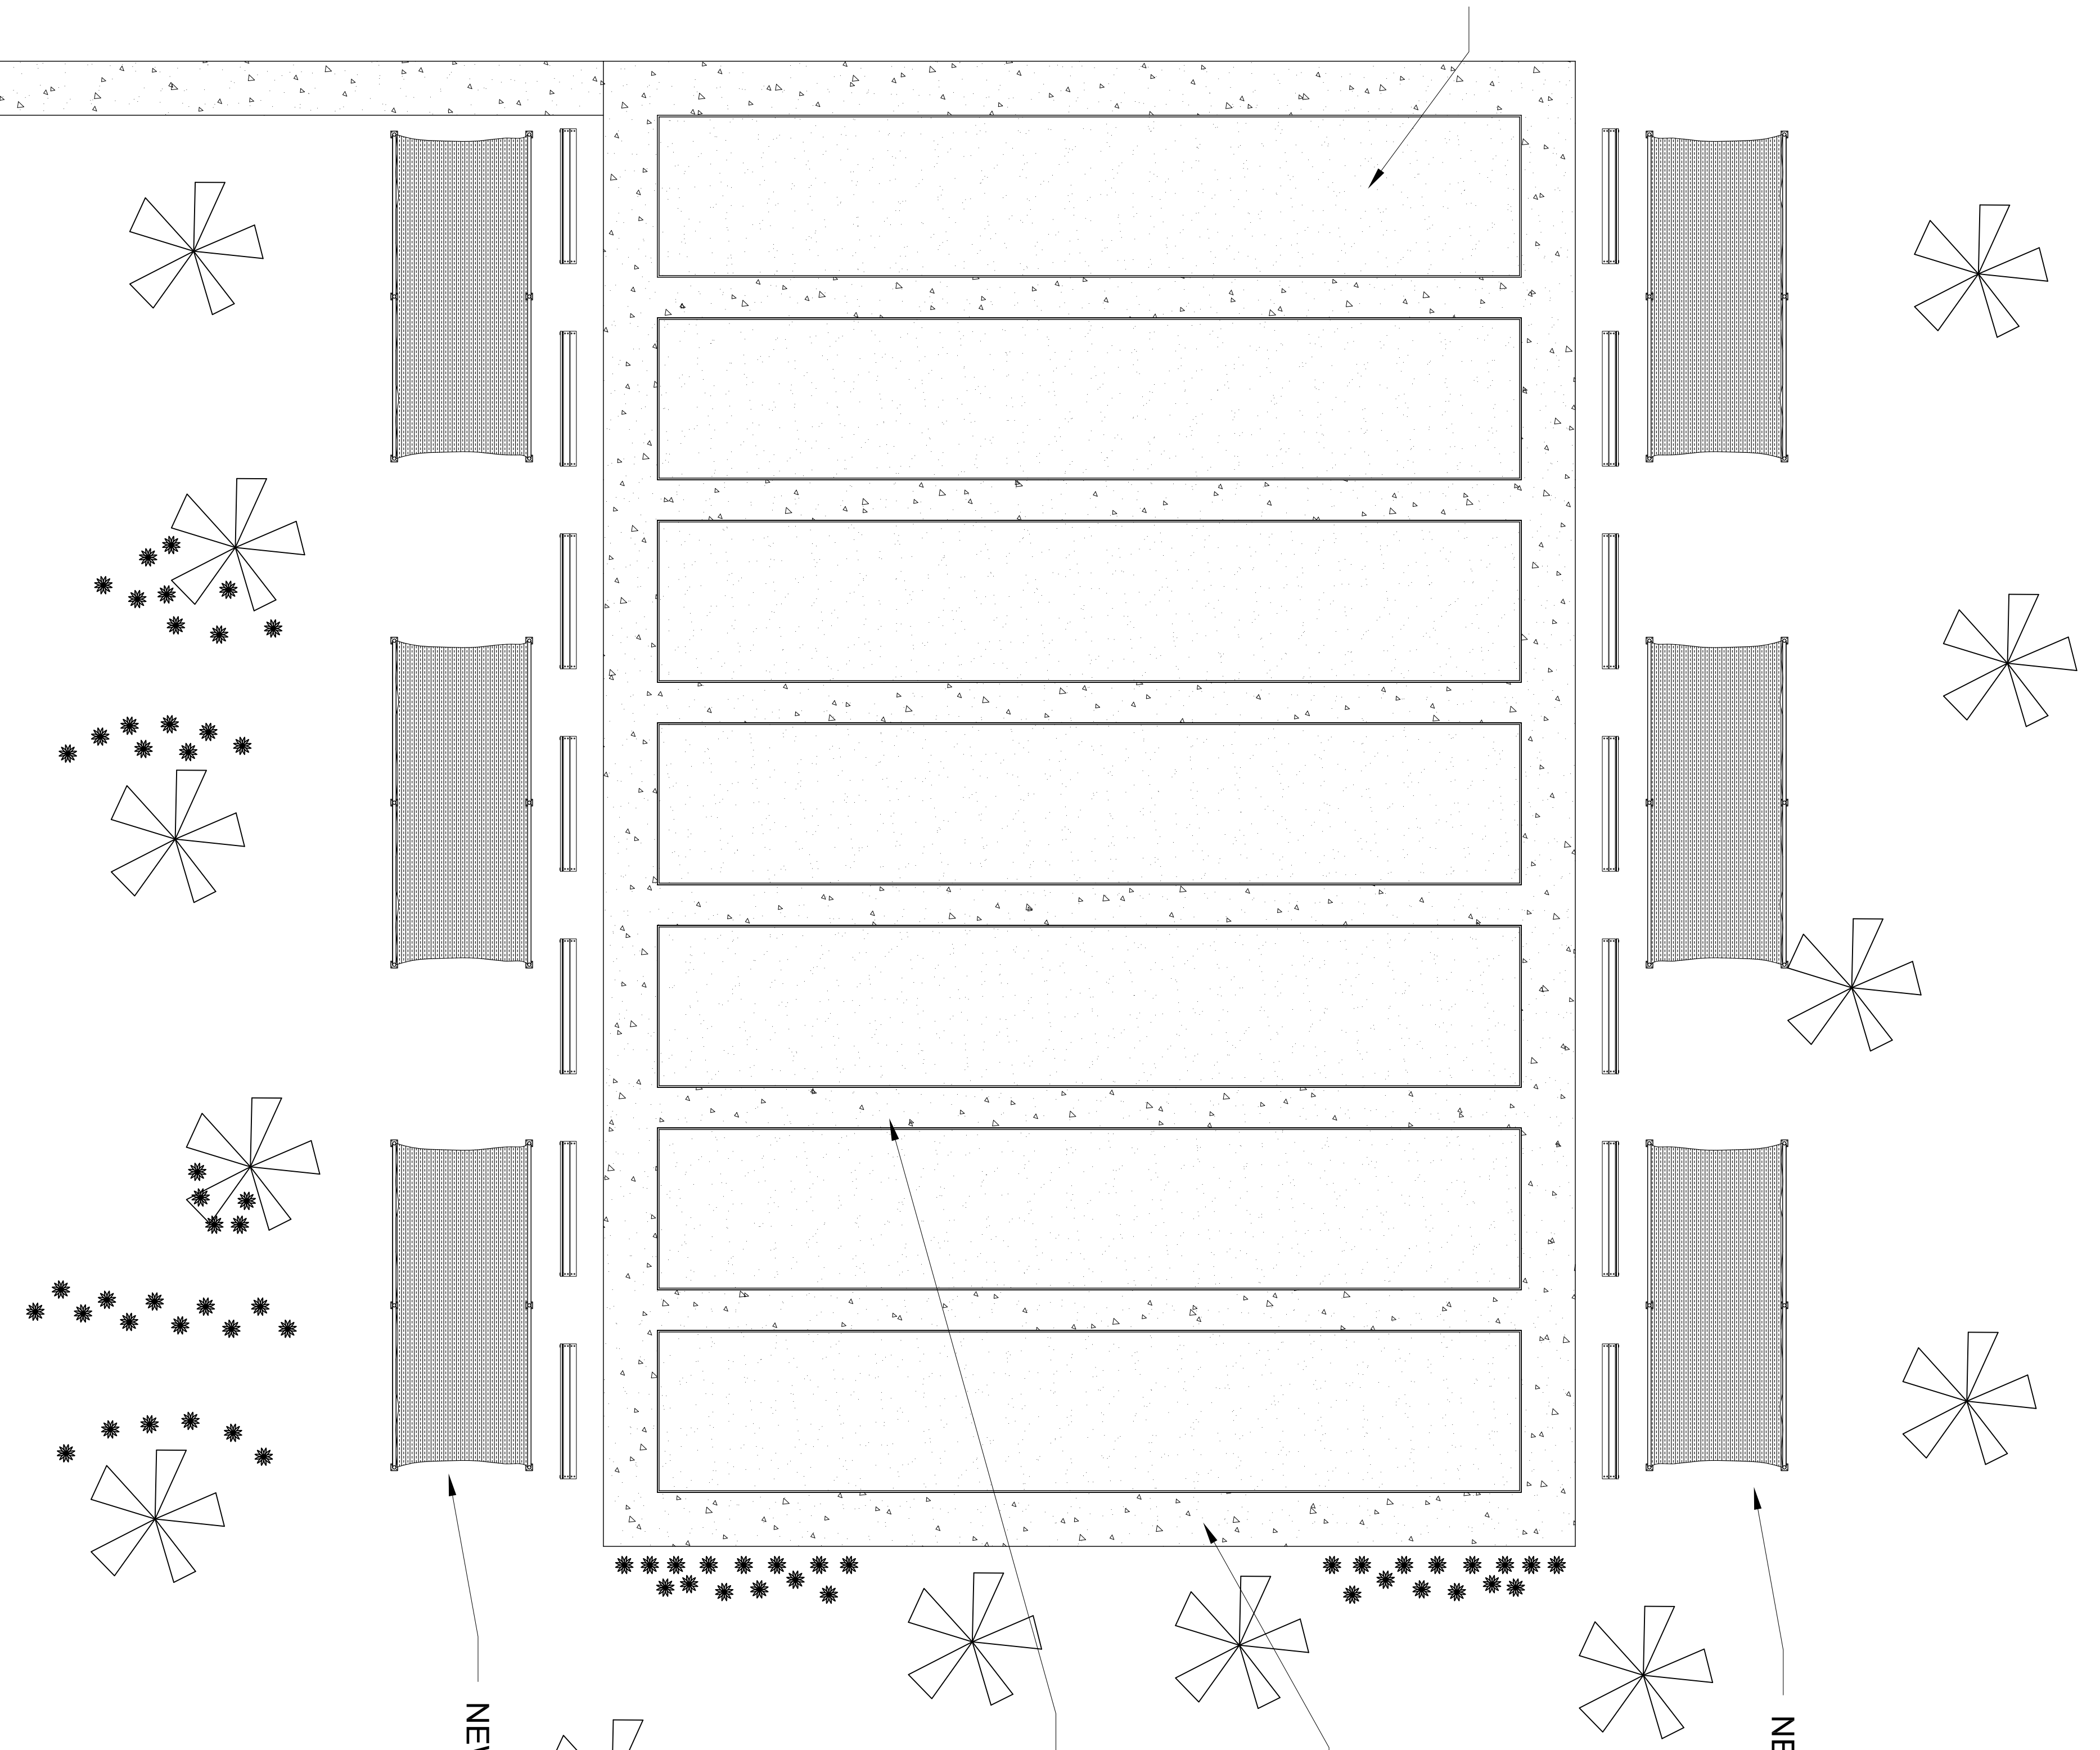

(7) NEW 12'-0" X 64'-0" CLAY  
BOCCE COURT WITH 2"  
WOOD OR COMPOSITE  
SURROUND

NEW CANVAS SHADE

NEW 4'-0" CONCRETE SIDEWALK PERIMETER

NEW 36" ADA CONCRETE ACCESS BETWEEN COURTS

NEW CANVAS SHADE

PROPOSED BOCCE COURT

SCALE: 1/8" = 1'-0"