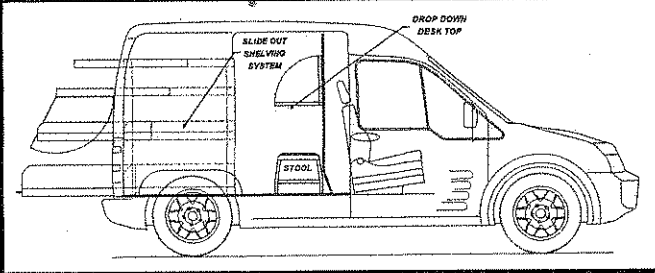

ECV100/TC

This new Evidence Collection Vehicle offers versatility, comfort, and efficient use of space with slide out shelving, fold-down desk, dry erase board and a complete line of forensic field kits.

FEATURES:

- Lightweight shelves support up to 300 lbs each.
- Easy one-touch release locking shelves.
- Supplied portable stool for use at fold-down work top.

ECV100/TC Street-side Interior View

For detailed specifications and grant writing assistance call:
(800) 545-7375