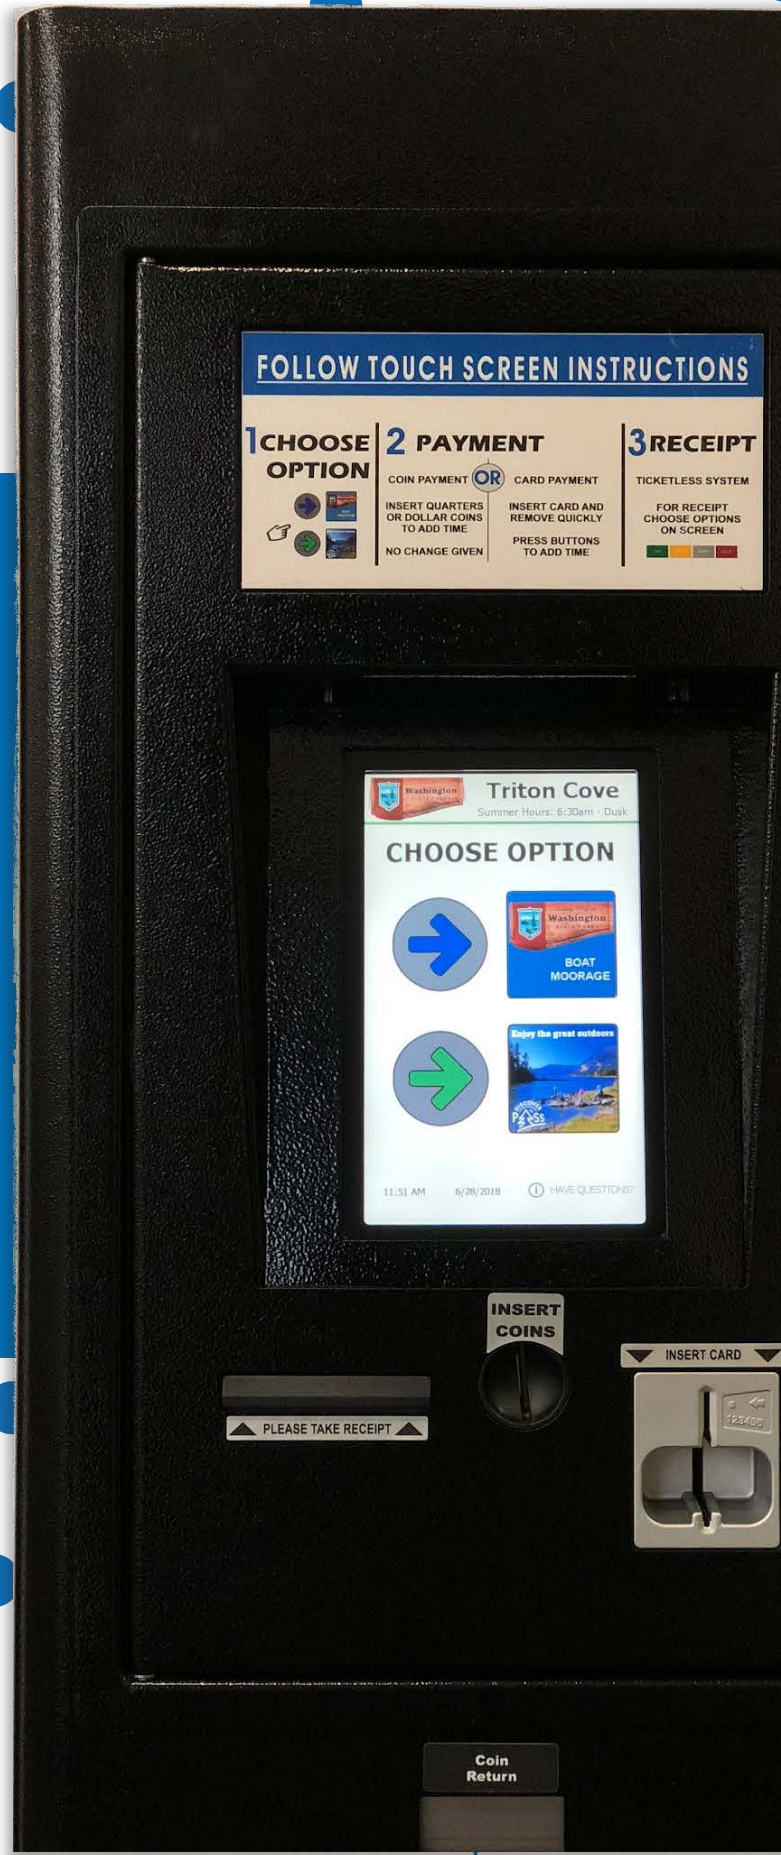

CWT STEALTH

World-Class Design Customized For You.

Next generation modular upgrade door capable of adapting your current Cale Parking Meter Terminal to the latest technology.

This changes everything.

Ready for the Future

Modular cassettes that make future upgrades easier than ever
Swap between front interfaces:
Monochrome, Color, or Color Touch Screen

User-Friendly Interface

Recessed back-lit LED screen and keypad to reduce glare and provide natural feel
Large LED screen for custom messages, logos and video*

FLOWBIRD
Urban
Intelligence

CWT STEALTH FEATURES

- Ability to play instructional videos for users or to advertise local events and offerings
- PCI 3.x certified contactless EMV credit card payment. Compatible with Apple Pay
- Pre-payment or post-payment (check-in/out) with credit card
- Extend your parking time at the pay station or with a Mobile Pay App
- Citation payment at the pay station (Reduced Carbon Footprint - 99% recyclable)
- Motion sensor light bar
- Instructions on the screen (or through optional integrated speakers)
- High-resolution printer with support of graphics, vouchers, and 2D barcodes
- High strength cabinet to withstand harsh environmental conditions and vandalism
- Patented electronic lock system (optional)
- Intrusion sensors, vibration detector and alarm (optional)