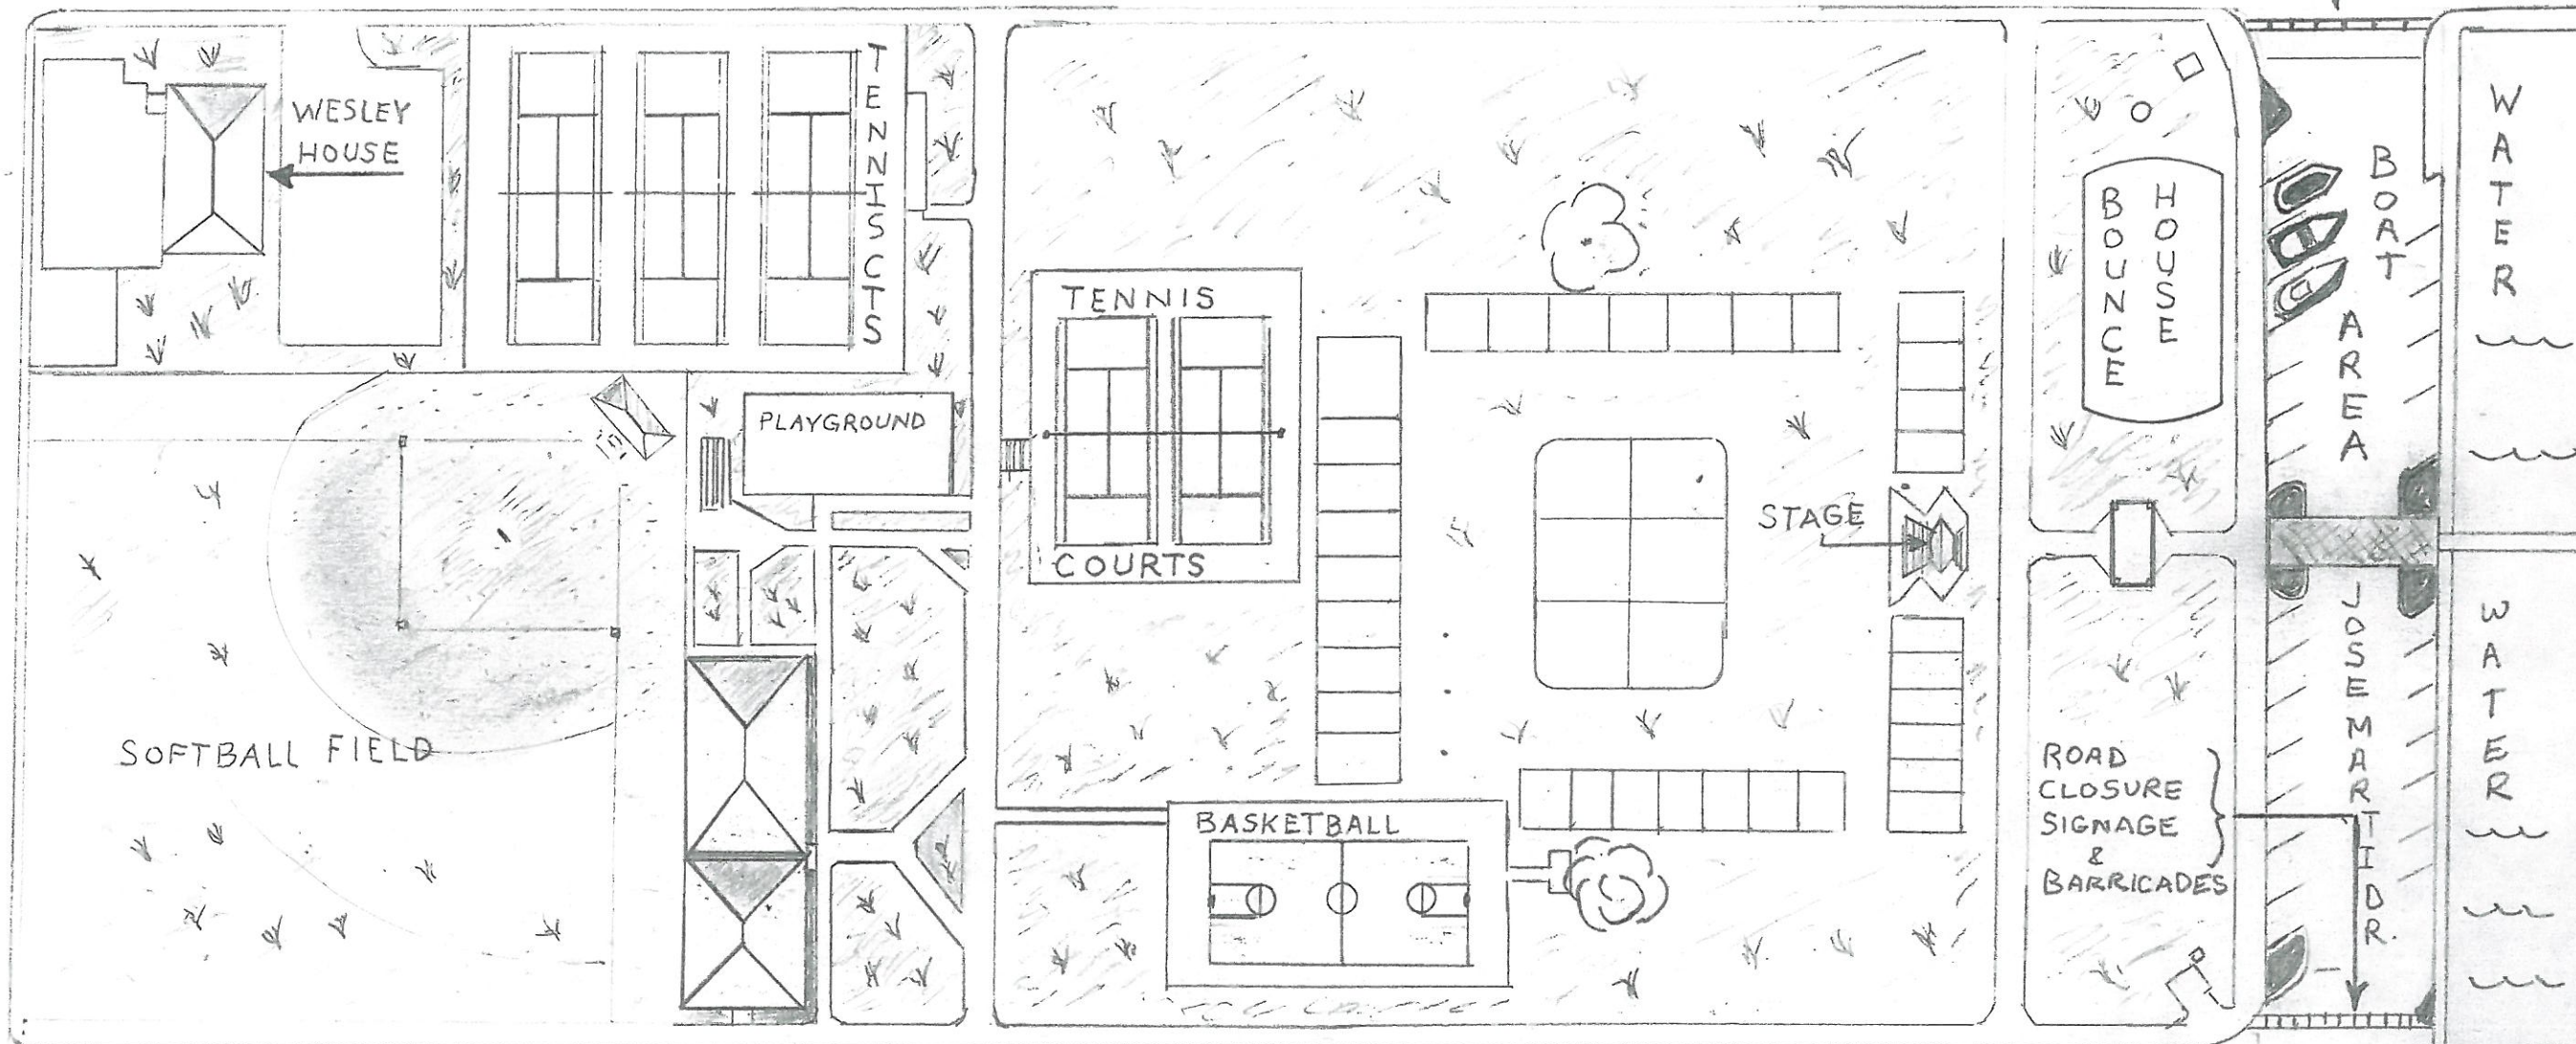

TRUMAN AVE

ROAD CLOSURE
SIGNAGE &
BARRICADES

VIRGINIA STREET

THE ROTARY CLUB OF KEY WEST

COPY

01-04-2011
CJ