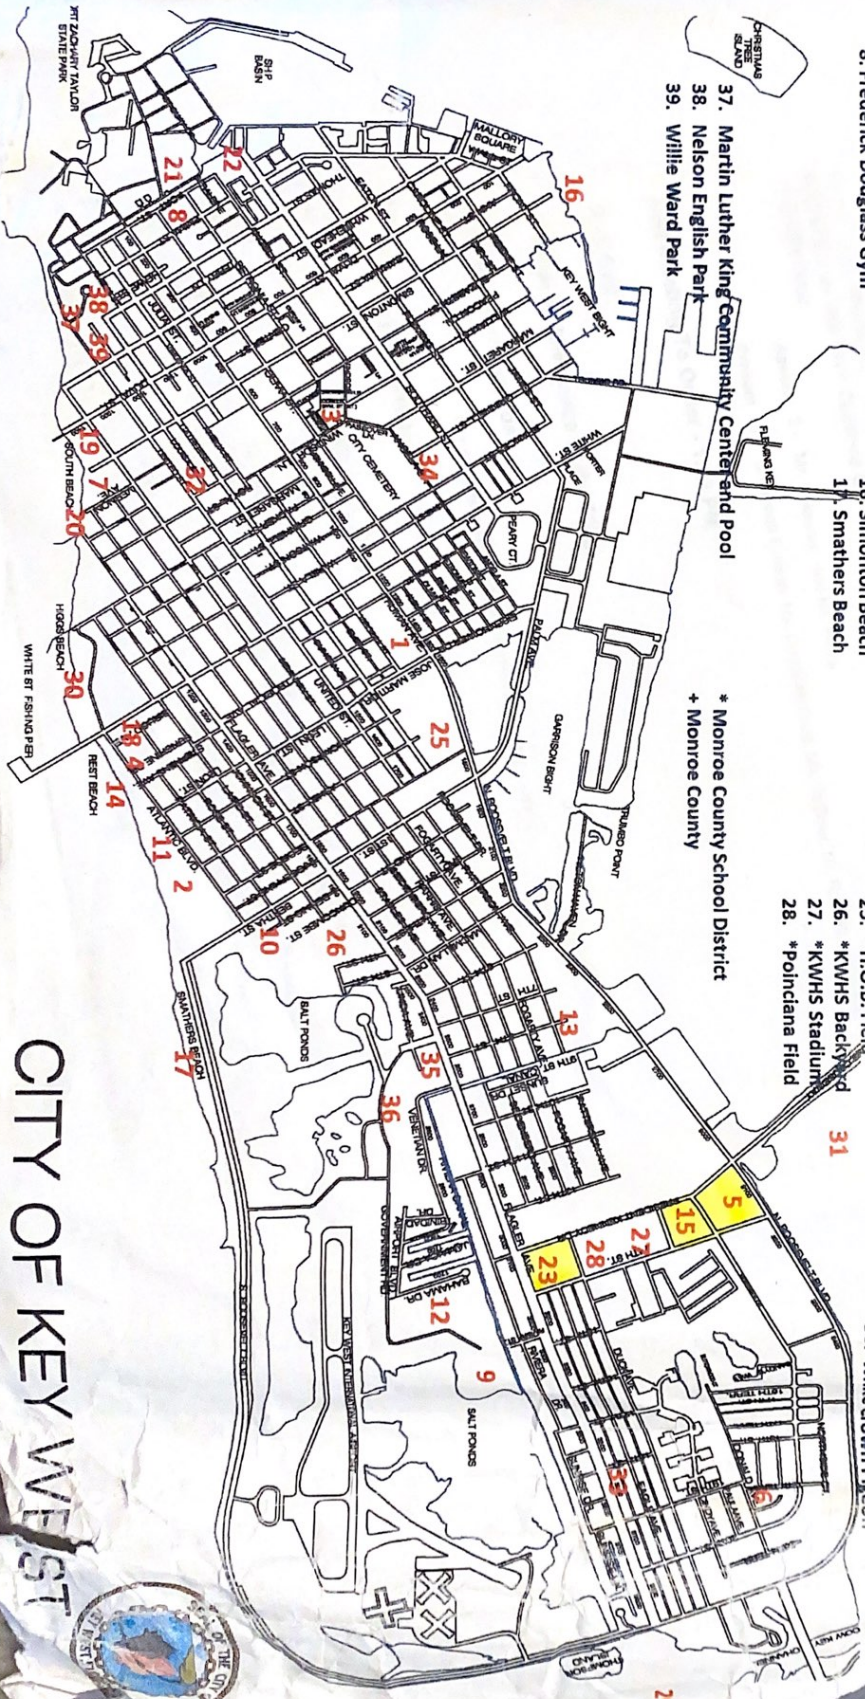

- 9. Hawk Missile Site
- 10. Hockey Rink
- 11. Kiso Nature Preserve
- 12. Little Hamaca
- 13. Patterson Pocket Park
- 14. Rest Beach
- 15. Rosa Hernandez Softball
- 16. Simonton Beach
- 17. Smathers Beach

* Monroe County School District
+ Monroe County

- 18. McCoy Indigenous Park
- 19. South Beach
- 20. Spottswood Park
- 21. Truman Annex Field
- 22. Truman Annex Park
- 23. Wickers Sports Complex
- 24. *Gerald Adams Field (Stock Island)
- 25. *H.O.B. Field
- 26. *KWHs Backyard
- 27. *KWHs Stadium
- 28. *Poindiana Field

- 29. +Bennett Park (Stock Island)
- 30. +Higgs Beach (Incl. Astro City)
- 31. Sigbee Park, Housier (U.S. Navy)
- 32. Gato Village Park
- 33. Alvin Frazier Pocket Park
- 34. Grinnell Street Pocket Park
- 35. Pocket Park 2400 Flagler Ave
- 36. White Crown Pigeon

CITY OF KEY WEST